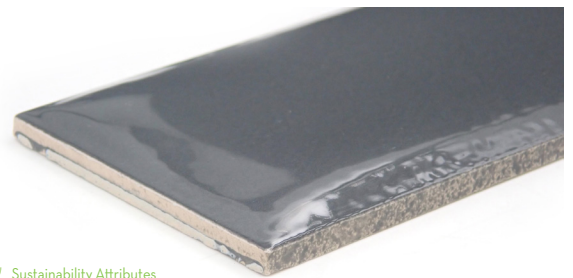

*For more information visit www.emser.com. Always consult a professional for proper usage and installation.