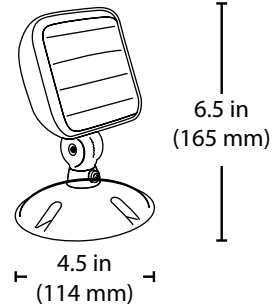

ERL3|4

LED Emergency Remote Head Lamp

Product Description

The ERL Series wet location rated LED Remote lamps are designed to work with any of our LED exit combos and emergency lighting units. This sleek, contemporary design offers fully adjustable heads that complement any environment. Available in single or double head options with a dual voltage.

Construction

- Injection molded thermoplastic ABS housing
- UL-94V-0 flame rating - Flame Retardant

Electrical

- 1.2 Watts per head
- 9.6v

Warranty

- 1-year limited system warranty standard

PRODUCT INFORMATION

Input Voltage (V):	9.6V
ERL3 Power Draw (W):	1.2
ERL4 Power Draw (W):	2.4

Project

Catalog

Type

Date

ERL3