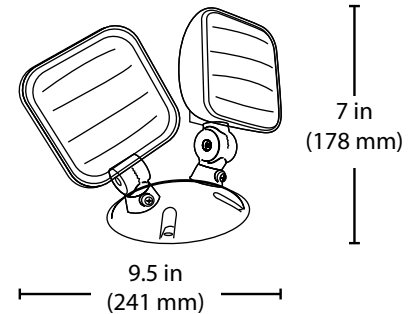

ERL4

Ordering Information

Example: ERL1-10-WH

Series	Version	Housing Color
ERL3	10 (1.0)	__ (Standard Gray)
ERL4		WH (White)*

*Only available for ERL4