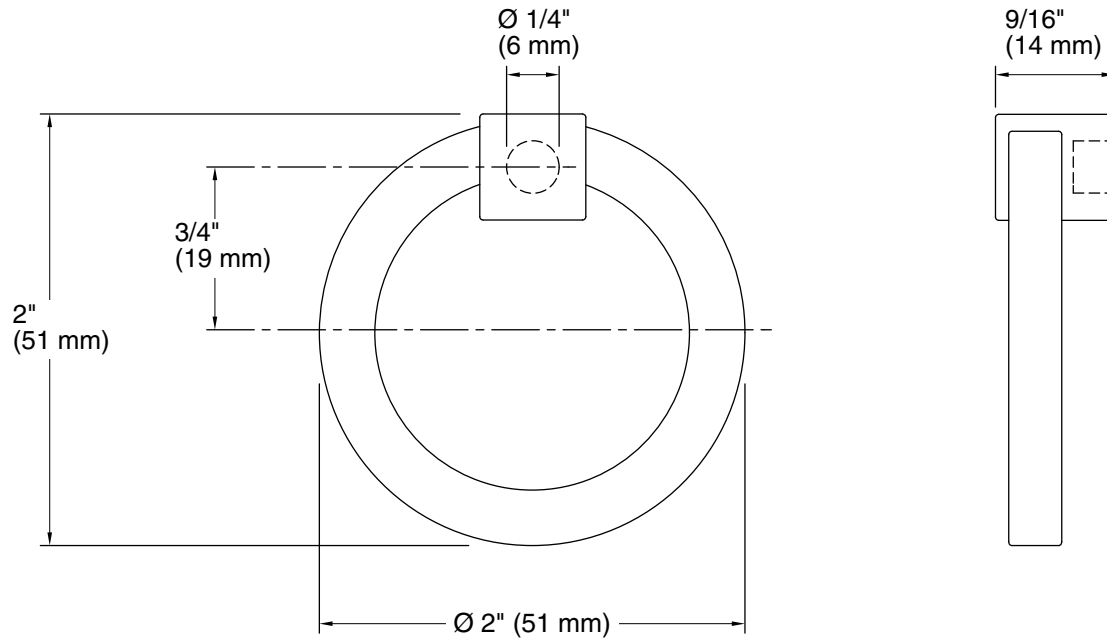

1-26-2026 20:21 - US/CA

THE BOLD LOOK
OF **KOHLER®**

Technical Information

All product dimensions are nominal.

Material: Metal