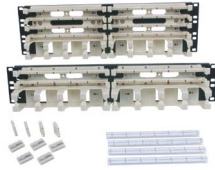

①

②

③

Rack Mount Kits, 6-110

Category 6

Pairs	Rack Units	Troughs	Catalog No.
128-pair	3U	With	① 6110RM1
	2U	Without	6110RM1NT

Rack Mount Kits, 110

Category 5e, with cable management

Pairs	Rack Units	Connecting Blocks	Catalog No.
100-pair	2U	4-pair	② 110RM14
		5-pair	110RM15
200-pair	3U	4-pair	110RM24
		5-pair	110RM25

Category 5e, without cable management

Pairs	Rack Units	Connecting Blocks	Catalog No.
100-pair	1U	4-pair	③ 110RM14NT
		5-pair	110RM15NT
200-pair	2U	4-pair	110RM24NT
		5-pair	110RM25NT

④

⑤

Wall Mount Kits, 6-110/110

Kit Contents/Quantities:

6-110 Kit	110 Kit	Item
1	1	Wall mount tower frame
1	1	Bottom cable trough
3	–	6-110/64-pair wiring blocks without legs
–	3	100-pair wiring blocks without legs
48	–	6-110/4-pair connecting blocks
–	60	110/4-pair connecting blocks
–	12	110/5-pair connecting blocks
3	3	Cable management troughs without legs
6	6	Clear label holders
6	6	White paper designation strips