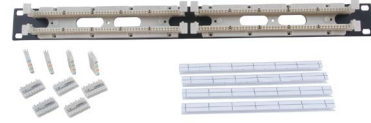

①

②

③

Rack Mount Kits, 6-110

Category 6

Pairs	Rack Units	Troughs	Catalog No.
128-pair	3U	With	① 6110RM1
	2U	Without	6110RM1NT

Rack Mount Kits, 110

Category 5e, with cable management

Pairs	Rack Units	Connecting Blocks	Catalog No.
100-pair	2U	4-pair	② 110RM14
		5-pair	110RM15
200-pair	3U	4-pair	110RM24
		5-pair	110RM25

Category 5e, without cable management

Pairs	Rack Units	Connecting Blocks	Catalog No.
100-pair	1U	4-pair	③ 110RM14NT
		5-pair	110RM15NT
200-pair	2U	4-pair	110RM24NT
		5-pair	110RM25NT

④

⑤

Wall Mount Kits, 6-110/110

Kit Contents/Quantities:

6-110 Kit	110 Kit	Item
1	1	Wall mount tower frame
1	1	Bottom cable trough
3	–	6-110/64-pair wiring blocks without legs
–	3	100-pair wiring blocks without legs
48	–	6-110/4-pair connecting blocks
–	60	110/4-pair connecting blocks
–	12	110/5-pair connecting blocks
3	3	Cable management troughs without legs
6	6	Clear label holders
6	6	White paper designation strips