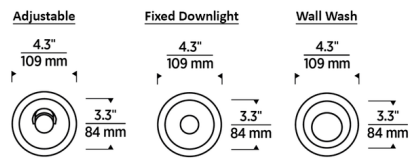

Description

The Entra CL 3 Inch Round Flanged Trim offers a cost-effective small aperture recessed lighting solution with architectural-grade aesthetics and quality for residential, multi-family and hospitality applications. Three trim types are available: adjustable (35 degree tilt, 360 degree rotation), fixed downlight, and wall wash. The adjustable and fixed downlights include a 40 degree beam angle optic, and optional optics in other beam angles are sold separately. A light module is included, and four color temperature options are available: 2700K, 3000K, 3500K, and 3000K - 1800K warm dim. Note: Warm dim is not compatible with a 15 watt housing. Made of die cast aluminum, the trim has no seams and does not warp or sag. The White trim finish is field-paintable for matching your ceiling. The adjustable option is damp-rated, and the fixed downlight and wall wash options are wet-rated. Note: A complete fixture requires this trim and a housing, sold separately.

Specifications

REFLECTOR/BAFFLE COLOR	White
BODY FINISH	White
WATTAGE	N/A
DIMMER	N/A
DIMENSIONS	4.3"W x 4"H
BULB	N/A

Technical Information

APERTURE SIZE	3.300"
APERTURE SHAPE	Round
FUNCTION	Adjustable Accent
LAMP LIFE	50000 hours
BEAM ANGLE	40°
COLOR RENDERING	.90 CRI
LAMP COLOR	.3000K

Shown in white / white

CLICK TO VIEW PRODUCT

Notes: