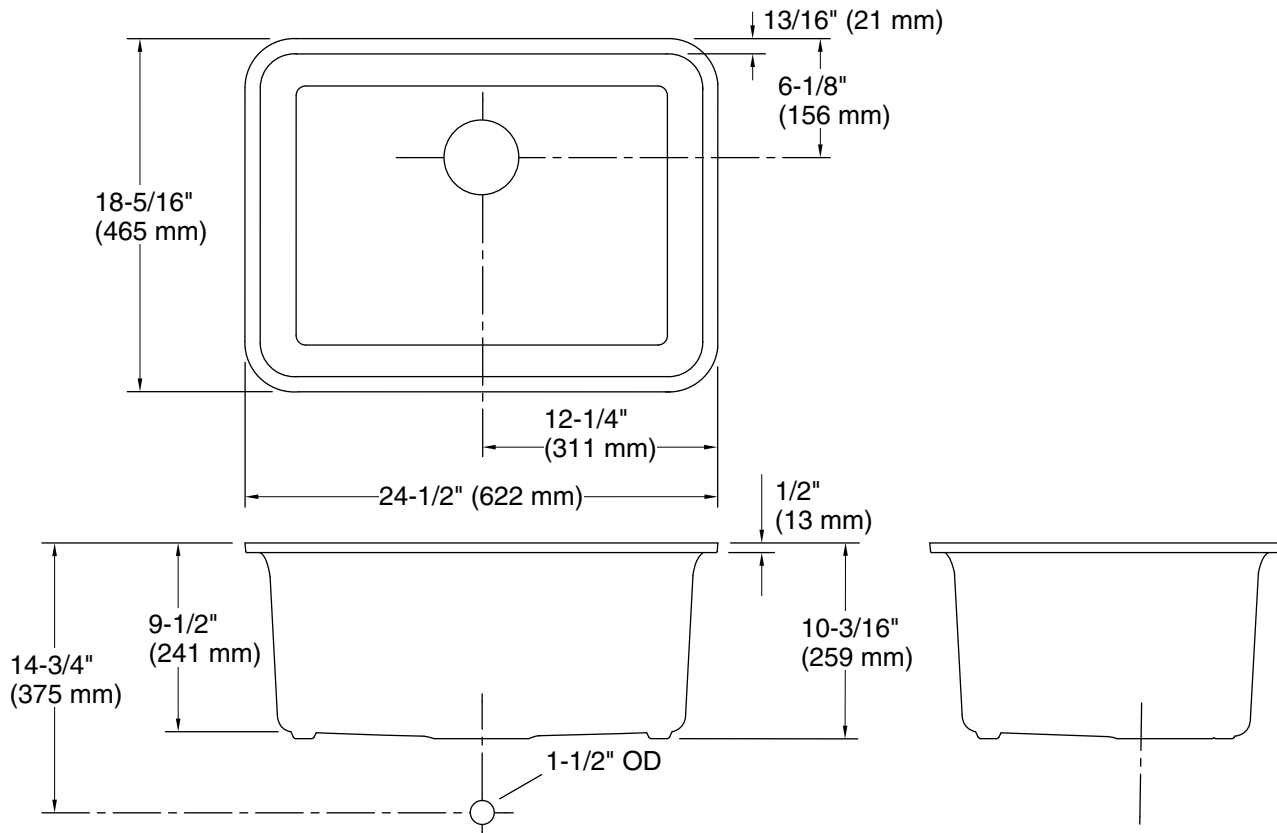

Features

- 27" (686 mm) minimum base cabinet width
- Single bowl
- 9-1/2" (241 mm) depth provides generous workspace
- Includes sink rack
- Includes cutout templates and installation clips
- Matte finish offers rich, dimensional color

Technical Information

All product dimensions are nominal.

Basin configuration: Single Bowl

Min. base cabinet width: 27" (686 mm)

Bowl area (Only): Length: 22-9/16" (573 mm)
 Width: 16-3/8" (416 mm)
 Bowl depth: 9-1/2" (241 mm)
 Water depth: 9-1/2" (241 mm)