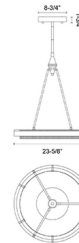

Description

Duo Pendant is a dynamic piece with sleek color combination bringing a bold statement to any room in your home. Features a finish and outer ring in Classic Black with a perforated inner ring of Gold shimmer and accents or Silver shimmer and accents. Available in two sizes. Includes 12 feet of wire and one 6 inch and three 12 inch rods to customize length. 7.1 inch round canopy.

Specifications

COLOR	Silver
BODY FINISH	Black
WATTAGE	60W
DIMMER	Low Voltage Electronic
DIMENSIONS	42"L x 31.5"W x 26.1"H
INTEGRATED LED MODULE	1 x LED/60W/120V LED
COUNTRY OF ORIGIN	China

Technical Information

LAMP LIFE	50000 hours
COLOR RENDERING	90 CRI
LAMP COLOR	2700K
LUMENS/WATT	100.00
LUMINOUS FLUX	6000 lumens

Shown in black / silver

CLICK TO VIEW PRODUCT

Notes: