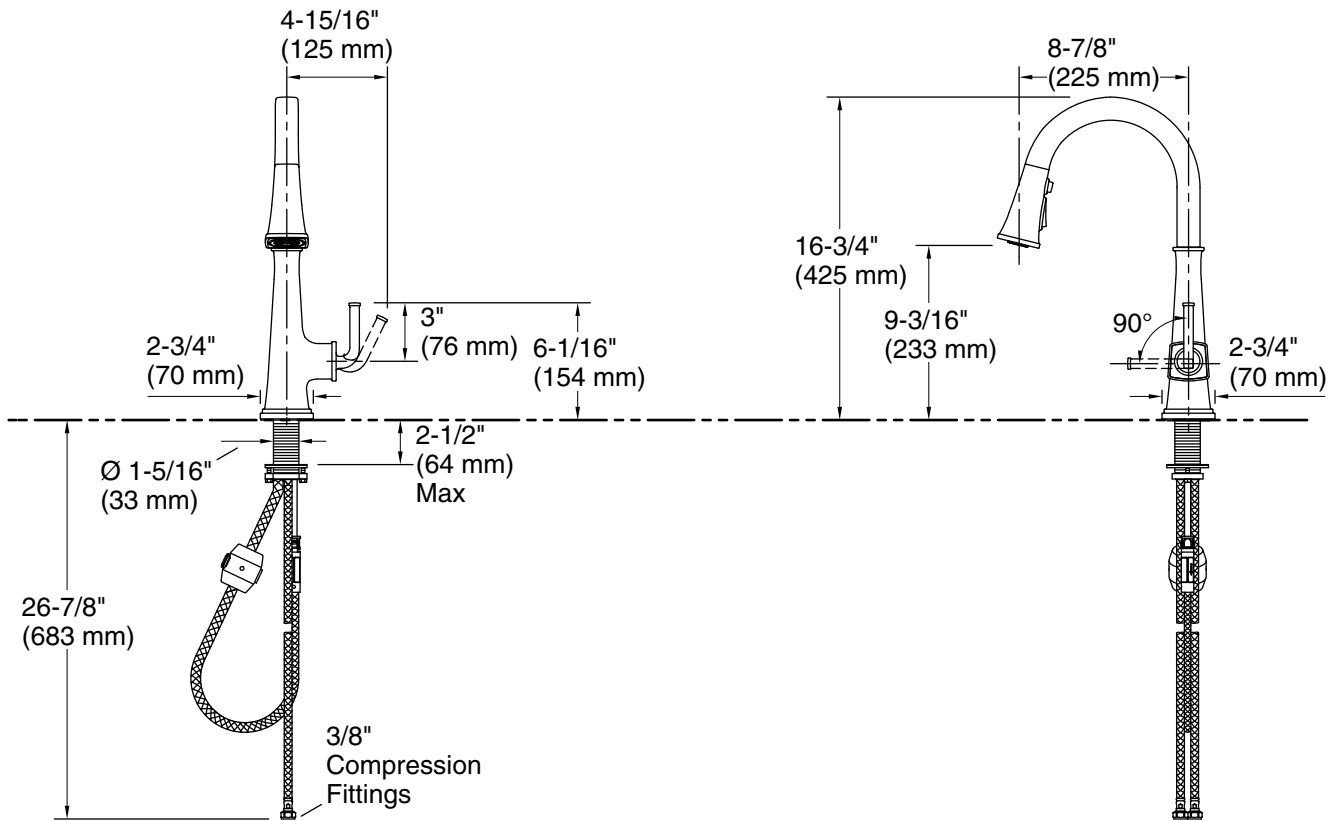

Adapters, Rough-in and Extension Kits

1327990 Range: 2-1/2" (64 mm) - 4-5/8" (117 mm)

Recommended Products/Accessories

K-77685 Single-cartridge water filtration system
 K-77686 Double-cartridge water filtration system
 K-77687 single replacement filter cartridge
 K-77688 Replacement Filter Cartridges, Two-Pack

Optional Products/Accessories

K-24462 Three-hole kitchen faucet escutcheon

ADA

CSA B651

Codes/Standards

ASME A112.18.1/CSA B125.1
 NSF/ANSI/CAN 61
 NSF/ANSI/CAN 372
 DOE - Energy Policy Act 1992
 California Energy Commission (CEC)
 ADA
 ICC/ANSI A117.1
 CSA B651

Technical Information

All product dimensions are nominal.

Faucet flow rate: 1.5 gal/min (5.7 l/min)

Spout:

Spout reach: 8-7/8" (225 mm)

Notes

Install this product according to the installation instructions.