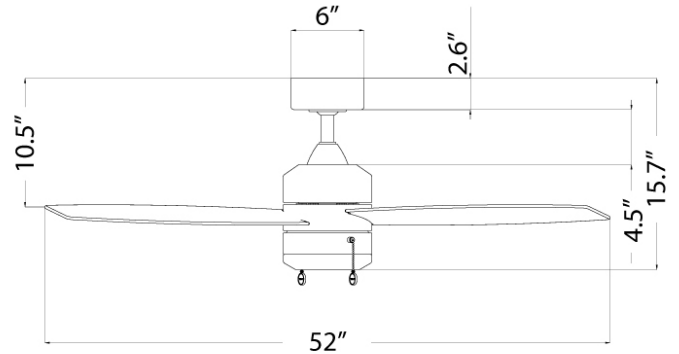

ATLANTIS

F-072L

52" Ceiling Fan

WAC FANS LIMITED

PRODUCT DESCRIPTION

ATLANTIS from WAC LIMITED offers a Damp rated, high-value fan with three speed options and can be reversed from the housing to pull hot air up during winter months. Enhance your interiors with the gently-curved shape of this elegant fan.

FEATURES

- 3 fan speeds
- Silent AC motor
- Pull chain operation
- Fan is reversible from housing
- Optional wall control (WC26-WT)

AIRFLOW/ENERGY EFFICIENCY

Weighed-Average Airflow/High:	3717/5001 CFM
Energy Use (W):	40/63 (High)
Estimated Yearly Energy Cost ($):	11
Efficiency (CFM/W):	92 (High)
Max RPM:	188

ORDER NUMBER

Model	Housing	Blade
F-072L	BN <i>Brushed Nickel</i>	TT <i>Titanium Silver</i>
	MB <i>Matte Black</i>	MB <i>Matte Black</i>
	MW <i>Matte White</i>	MW <i>Matte White</i>

F-072L-__

Example: F-072L-MB

SPECIFICATIONS

Construction:	Steel, Plywood
Blade:	13° Pitch, 52" sweep
Downrod:	3/4"W X 6"H included
Mounting Slope:	Up to 30°
Wire:	80"
Hanging Weight:	18 lbs
Total Power:	83W
Standards:	Title 24 Compliant, Title 20 Compliant, Energy Star Rated, UL, cUL
Motor Type:	AC-153 x 16

LUMINAIRE PERFORMANCE

Light Source:	LED
Light Wattage:	19.5W
Lumens/Delivered Lumens:	1600/708
Dimming:	ELV
CRI:	90
Color Temperature:	3000K
Rated Life:	50,000 hours

wacighting.com
Phone (800) 526.2588
Fax (800) 526.2585

Headquarters/Eastern Distribution Center
44 Harbor Park Drive
Port Washington, NY 11050

Central Distribution Center
1600 Distribution Ct
Lithia Springs, GA 30122

Western Distribution Center
1750 Archibald Avenue
Ontario, CA 91760