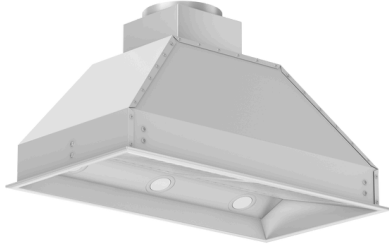

ZLINE 34" Ducted Wall Mount Range Hood Insert in Outdoor Approved Stainless Steel (698-304-34)

ZLINE
ATTAINABLE LUXURY™

INTRODUCTION

Experience ZLINE Attainable Luxury® with industry-leading kitchen and bath products that provide an elevated luxury experience, all designed in Lake Tahoe, USA. The ZLINE 698-304-34 is a 34 in. outdoor approved stainless steel range hood insert with a modern design and built-to-last quality, making it a great addition to any kitchen. This hood's high-performance, 700 CFM 4-speed motor will provide all the power you need to quietly and efficiently ventilate your stove while cooking. With its classic 304 outdoor grade stainless steel, this range hood contains rust, temperature, and corrosion-resistant properties to ensure a durable vent hood that will last for years to come. Enjoy modern features, including built-in LED lighting for an illuminated culinary experience and dishwasher-safe stainless steel baffle filters for easy clean-up. This range hood insert has a ducted vent with easy, simple installation. ZLINE Kitchen and Bath stands by all products with its manufacturer parts warranty. The 698-304-34 ships next business day when in stock.

FEATURES & BENEFITS

Powerful air flow requires ducted, external venting

Easy-to-use push button controls let you easily control fan speed and lighting

4-Speed fan control (280/420/560/700) to choose the appropriate air flow for your cooking situation

Dishwasher-safe Stainless Steel Baffle Filters

LED lighting illuminates the cooktop beneath the hood

Designed to fit standard (circular) ductwork for simple installation

SPECIFICATIONS OVERVIEW

GENERAL PROPERTIES

SKU	698-304-34
Finish	Stainless Steel
# of Lights	3
Airflow	280/420/560/700
Duct Size	8
Outdoor Approved	No

LIMITED WARRANTY

Warranty 3 year parts, life-time motor warranty

DIMENSIONS

Product Dimensions (in.)	34 in. W x 18 in. D x 14.2 in. H
Chimney Dimensions (in.)	N/A