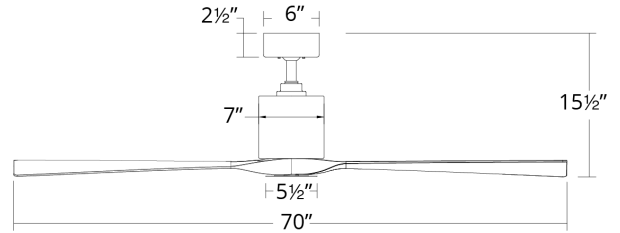

AVIATOR

FR-W1811-70

70" Ceiling Fan

MODERN FORMS SMART FANS

PRODUCT DESCRIPTION

Inspired by the golden age of flying, this smart fan takes technology to the next level. Pair it with the exclusive Modern Forms app to save on energy costs and intuitively create schedules that adapt to your behavior. Two simulated wood finishes contrast with the matte black or graphite housings for an understated look in interior or exterior spaces. Available optional LED light kit sold separately.

FEATURES

- 6 fan speeds through both Summer and Winter Modes
- Silent DC motor
- Optional LED luminaire sold separately (F-1811-5-LED-**)
- Includes BT remote control
- Optional wall control sold separately
- Compatible with Modern Forms app

AIRFLOW/ENERGY EFFICIENCY

Weighted-Average/High Airflow CFM:	8431/11624
Weighted-Average/High Energy Use (W):	28/40
Estimated Yearly Energy Cost ($):	8
Weighted-Average/High Efficiency (CFM/W):	306/306
Max RPM:	170

WIRELESS PERFORMANCE

Wi-Fi Range:	Up to 150 ft*
Bluetooth Range:	Up to 150 ft*

ORDER NUMBER

Model	Housing	Blade
FR-W1811-70	GH Graphite	WG Weathered Gray
	MB Matte Black	DK Distressed Koa
	MB Matte Black	MB Matte Black

Example: FR-W1811-70-MB/DK

*Results may vary based on application and surroundings.

*This fan comes uni-pack - blade select options are not available

The Modern Forms app synchronizes seamlessly with smart home devices you already own

modernforms.com
Phone (800) 526.2588
Fax (800) 526.2585

Headquarters/Eastern Distribution Center
44 Harbor Park Drive
Port Washington, NY 11050

Central Distribution Center
1600 Distribution Ct
Lithia Springs, GA 30122

Western Distribution Center
1750 Archibald Avenue
Ontario, CA 91760

SPECIFICATIONS

Construction:	Aluminum, ABS
Blade:	13° Pitch, 70" sweep
Downrod:	.75"W x 4.5"H included
Mounting Slope:	Up to 30°
Wire:	80"
Hanging Weight:	22 lbs
Total Power:	35W
Standards:	UL/cUL Wet Location listed, Title 24 JA8-2016 Compliant, Title 20, Energy Star rated
Motor Type:	125 x 25 sensorless DC motor

OPTIONAL LUMINAIRE PERFORMANCE

Light Source:	LED
Light Wattage:	19.5W
Lumens/Delivered Lumens:	1600/846
Dimming:	Integrated
CRI:	90
Color Temperature:	3000K (2700K/3500K options available)
Rated Life:	50,000 hours

OPTIONAL LUMINAIRE (Sold Separately)

Model	Finish
F-1811-5-LED	GH Graphite
	MB Matte Black

Example: F-1811-5-LED-MB