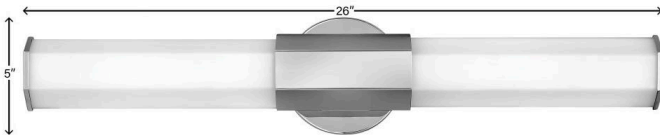

FACET

51152PN

LARGE LED VANITY

View the many sides of Facet. Interesting angles combine with bold metal features to create an edgy and contemporary profile that is unpretentious yet unforgettable. Hexagonaletched opal glass is showcased by Heritage Brass or Black Oxide finishes.

DETAILS	
FINISH:	Polished Nickel
MATERIAL:	Steel
GLASS:	Etched Opal
DIMMABLE:	YES - CL TYPE DIMMER (SSL7A)

DIMENSIONS	
WIDTH:	26"
HEIGHT:	5"
WEIGHT:	4.5lb
BACK PLATE:	5" Dia.
EXTENSION:	4"
TOP TO OUTLET:	2.5"

SHIPPING	
CARTON LENGTH:	28.5
CARTON WIDTH:	12
CARTON HEIGHT:	6.5
CARTON WEIGHT:	6

PRODUCT DETAILS:

- Invisimount hardware is hidden on the backplate for a clean silhouette
- This fixture can be mounted vertically
- This fixture can be mounted horizontally
- Damp Rated
- ADA compliant design provides added accessibility and maximum clearance
- LED components carry a 5-year limited warranty
- Bold silhouette with dramatic details creates a modern statement
- Energy-efficient integrated LED - safer for the environment and low maintenance