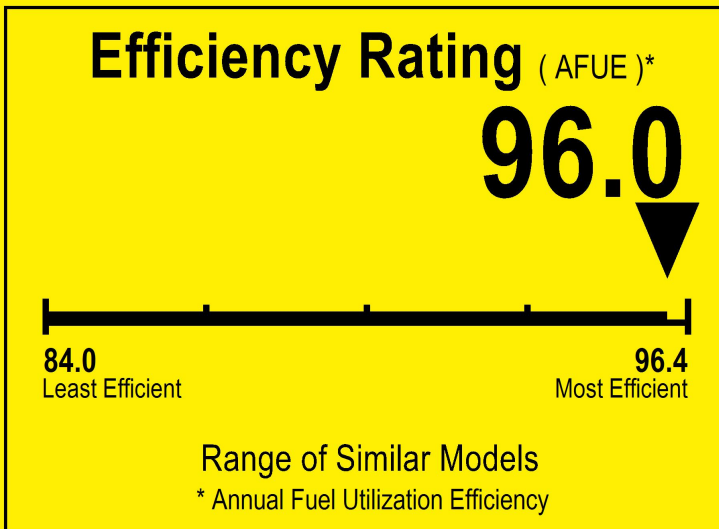

U.S. Government

Federal law prohibits removal of this label before consumer purchase.

ENERGYGUIDE

Boiler
Water
Natural Gas, Propane Gas

RINNAI
Model IP120S (REB-B3500FFUS)

For energy cost info, visit productinfo.energy.gov