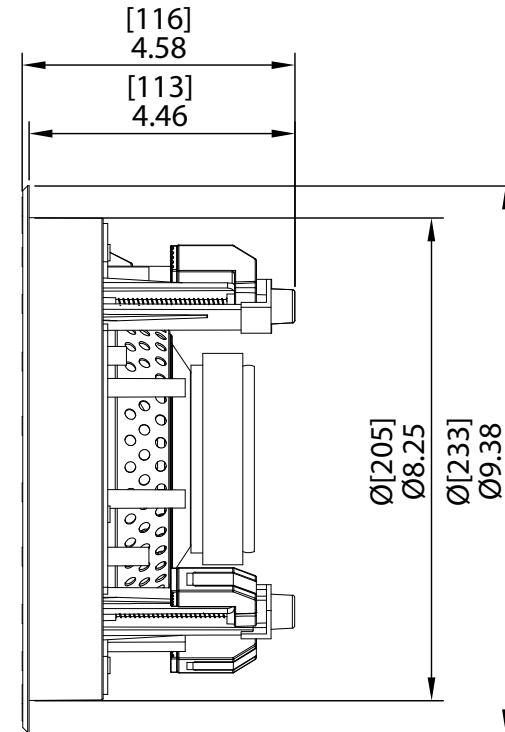

R6.5STZ.2

R6.5STZ.2

in-ceiling zero bezel stereo speaker, each

zero bezel grille, high frequency attenuation switch

woofer: 6.5" compression molded, talc-filled, polycarbonate cone with rubber surround

tweeter: dual .75" liquid-cooled tetron dome, splayed

power: 5-100 watts

freq response: 50-20 kHz

overall dimensions: Ø9.38" x 4.58"

impedance: 8Ω

sensitivity: 91 dB

cutout dimensions: Ø8.25"

ELURa

SOUND + PERFORMANCE