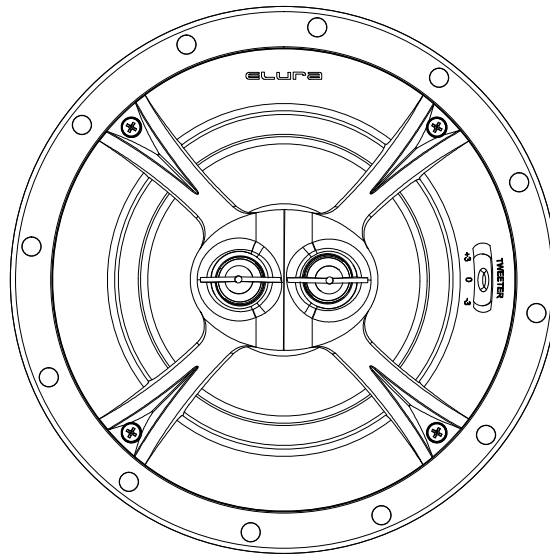

R6.5STZ.2

R6.5STZ.2

in-ceiling zero bezel stereo speaker, each

zero bezel grille, high frequency attenuation switch

woofer: 6.5" compression molded, talc-filled, polycarbonate cone with rubber surround

tweeter: dual .75" liquid-cooled tetron dome, splayed

power: 5-100 watts

freq response: 50-20 kHz

overall dimensions: Ø9.38" x 4.58"

impedance: 8Ω

sensitivity: 91 dB

cutout dimensions: Ø8.25"

ELURa

SOUND + PERFORMANCE