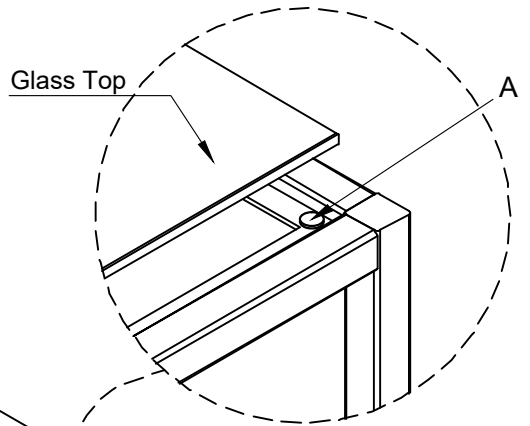

Thank you for purchasing this quality product from A.R.T. Furniture. Be sure to check all packing material for parts which may have come loose inside the carton during shipment. Identify and count all parts and compare with the parts list below.

Note: Some furniture is heavy, it is recommended that two people assembly this item to avoid injury or damage.

| PARTS LIST: | | | | HARDWARE LIST: | | | |
|-------------|--|--------|------|----------------|---------|--------------|------|
| No. | Description | Sketch | Q'ty | No. | Drawing | Description | Q'ty |
| 1 | Sofa/Media Console Body | | 1 | A | | Bumper Ø12*2 | 10 |
| 2 | Glass Top | | 1 | | | | |
| 3 | Anti-Tip Restraint Kit (attached to back of unit) | | 1 | | | | |