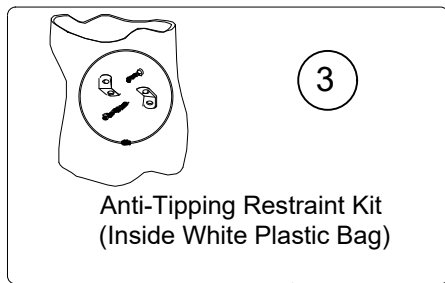

Thank you for purchasing this quality product from A.R.T. Furniture. Be sure to check all packing material for parts which may have come loose inside the carton during shipment. Identify and count all parts and compare with the parts list below.

Note: Some furniture is heavy, it is recommended that two people assembly this item to avoid injury or damage.

| PARTS LIST: | | | | HARDWARE LIST: | | | |
|-------------|--|--------|------|----------------|---------|--------------|------|
| No. | Description | Sketch | Q'ty | No. | Drawing | Description | Q'ty |
| 1 | Sofa/Media Console Body | | 1 | A | | Bumper Ø12*2 | 10 |
| 2 | Glass Top | | 1 | | | | |
| 3 | Anti-Tip Restraint Kit (attached to back of unit) | | 1 | | | | |