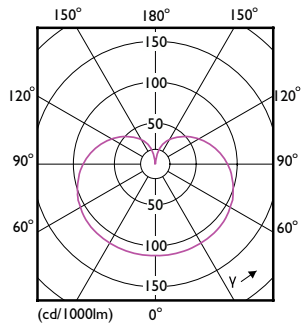

Dimensional drawing

Product	D	C
8.8A19/CNG/850/FR/P/E26/D 12/1CT	60 mm	104 mm

Photometric data

Spectral Power Distribution Colour - 8.8A19/CNG/850/FR/P/E26/D 12/1CT

General uniform lighting - 8.8A19/CNG/850/FR/P/E26/D 12/1CT

Contractor-grade Plastic (Dimmable) A-Shape Lamps

Photometric data

Light Distribution Diagram - 8.8A19/CNG/850/FR/P/E26/D 12/1CT

Lifetime

Life Expectancy Diagram

Lumen Maintenance Diagram - 8.8A19/CNG/850/FR/P/E26/D 12/1CT