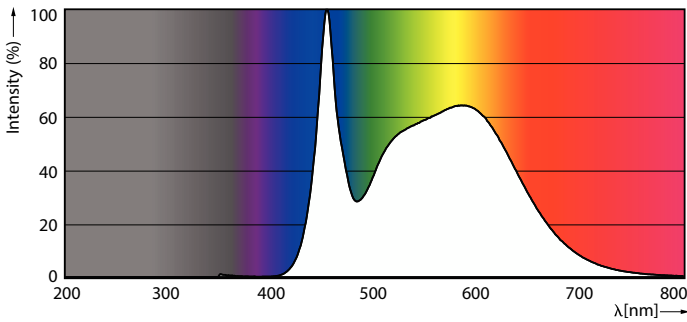

Product data

General Information	
Cap-Base	E26
Nominal lifetime	15,000 hour(s)
Switching Cycle	50,000
Lighting Technology	LED

Light Technical	
Color Code	850 [CCT of 5000K]
Beam Angle (Nom)	180 degree(s)
Luminous Flux	800 lm
Color Designation	Daylight
Correlated Color Temperature (Nom)	5000 K
Luminous Efficacy (rated) (Nom)	90 lm/W
Color Consistency	<6
Color rendering index (CRI)	80
LLMF At End Of Nominal Lifetime (Nom)	70 %

Dimensional drawing

Product	D	C
8.8A19/CNG/850/FR/P/E26/D 12/1CT	60 mm	104 mm

Photometric data

Spectral Power Distribution Colour - 8.8A19/CNG/850/FR/P/E26/D 12/1CT

General uniform lighting - 8.8A19/CNG/850/FR/P/E26/D 12/1CT