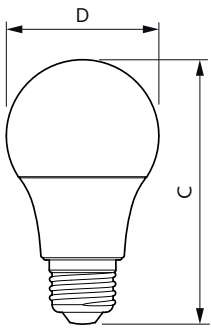

Temperature	
T-Case Maximum (Nom)	90 °C

Controls and Dimming	
Dimmable	Only with specific dimmers

Mechanical and Housing	
Bulb Finish	Frosted
Bulb Material	Plastic
Bulb Shape	A19
UL Wet/ damp/ dry location	Damp location
Net Weight (Piece)	0.026 kg

Product Data

Order product name	8.8A19/CNG/850/FR/P/E26/D 12/1CT
--------------------	----------------------------------

Full product name	8.8A19/CNG/850/FR/P/E26/D 12/1CT
Order code	929003579664
Material Nr. (12NC)	929003579664
Numerator - Quantity Per Pack	1
EAN/UPC - Product/Case	046677589653
Numerator - Packs per outer box	12
EAN/UPC - Case	50046677589658

Dimensional drawing

Product	D	C
8.8A19/CNG/850/FR/P/E26/D 12/1CT	60 mm	104 mm

Photometric data

Spectral Power Distribution Colour - 8.8A19/CNG/850/FR/P/E26/D 12/1CT

General uniform lighting - 8.8A19/CNG/850/FR/P/E26/D 12/1CT