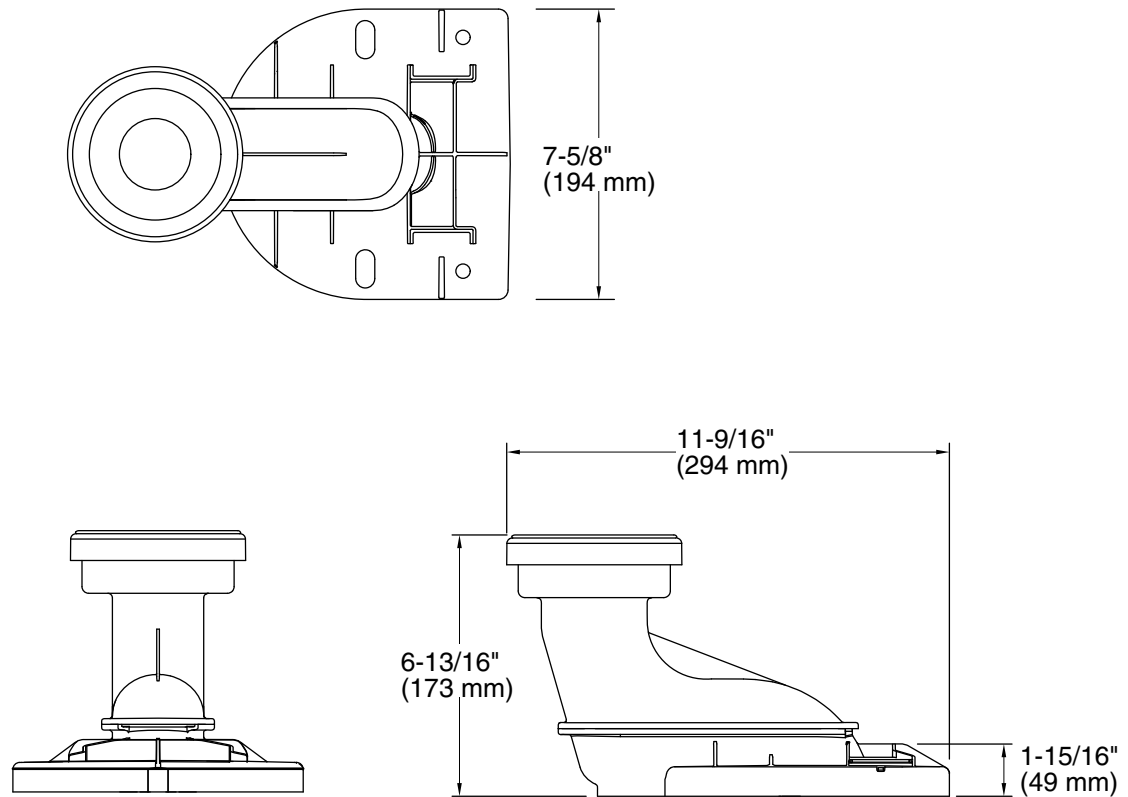

Features

- Converts standard 12" (305 mm) rough-in products to 10" (254 mm) configuration
- Plastic trapway

Installation

- 10" (254 mm) rough-in

Recommended Products/Accessories

- K-33813-RA Tall two-piece elongated toilet with skirted trapway, 1.28 gpf
- K-3814 Two-piece elongated toilet with skirted trapway, 1.28 gpf
- K-3814-RA Two-piece elongated toilet with skirted trapway, 1.28 gpf
- K-3981 One-piece compact elongated toilet with skirted trapway, 1.28 gpf (Qty 2)
- K-5709 ContinuousClean XT two-piece elongated toilet with skirted trapway, 1.28 gpf
- K-5310 Two-piece elongated toilet with skirted trapway, 1.28 gpf
- K-5310-RA Two-piece elongated toilet with skirted trapway, 1.28 gpf
- K-20197 Two-piece elongated toilet with skirted trapway, 1.28 gpf
- K-20197-RA Two-piece elongated toilet with skirted trapway, 1.28 gpf
- K-20198 ContinuousClean XT two-piece elongated toilet with skirted trapway, 1.28 gpf
- K-78080 One-piece compact elongated toilet with skirted trapway, 1.28 gpf
- K-78080-RA One-piece compact elongated toilet with skirted trapway, 1.28 gpf
- K-6428 One-piece compact elongated toilet with skirted trapway, 1.28 gpf
- K-31674 The Complete Solution® two-piece elongated toilet with skirted trapway, 1.28 gpf
- K-45927 The Complete Solution® two-piece elongated toilet with skirted trapway, 1.28 gpf
- K-46018 The Complete Solution® ContinuousClean ST two-piece elongated toilet with skirted trapway, 1.28 gpf
- K-28161 Two-piece elongated toilet with skirted trapway, 1.28 gpf
- K-28161-RA Two-piece elongated toilet with skirted trapway, 1.28 gpf
- K-20450 Two-piece elongated toilet with skirted trapway, 1.28 gpf
- K-20450-RA Two-piece elongated toilet with skirted trapway, 1.28 gpf
- K-90097 ContinuousClean two-piece elongated toilet with

Codes/Standards

ASME A112.19.2/CSA B45.1

KOHLER® One-Year Limited Warranty

See website for detailed warranty information.

Technical Information

All product dimensions are nominal.

Material: Plastic

Notes