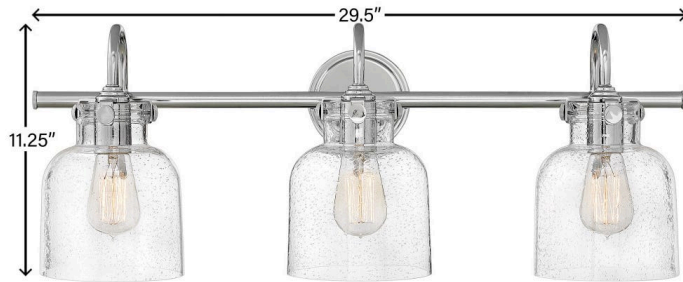

CONGRESS

50123CM

MEDIUM CYLINDER GLASS THREE LIGHT VANITY

Congress is a traditional design that combines both hip and historical elements. This chic retro glass is the perfect vintage accent to any décor.

DETAILS	
FINISH:	Chrome
MATERIAL:	Steel
GLASS:	Clear Seedy
DIMMABLE:	YES - WITH DIMMABLE LAMP (NOT INCLUDED)

DIMENSIONS	
WIDTH:	29.5"
HEIGHT:	11.3"
WEIGHT:	7lb
BACK PLATE:	4.75" Dia.
EXTENSION:	9"
TOP TO OUTLET:	3.5"

LIGHT SOURCE	
LIGHT SOURCE:	Socketed
WATTAGE:	3-12w Med. LED, 100w Equiv.
VOLTAGE:	120v

SHIPPING	
CARTON LENGTH:	20.3
CARTON WIDTH:	33
CARTON HEIGHT:	11
CARTON WEIGHT:	13

PRODUCT DETAILS:

- Classic, elegant lines and timeless details enhance a traditional space
- This fixture can be mounted either up or down to best fit your space
- Damp Rated
- This design features a sparkling, reflective chrome finish
- Invisimount hardware is hidden on the backplate for a clean silhouette