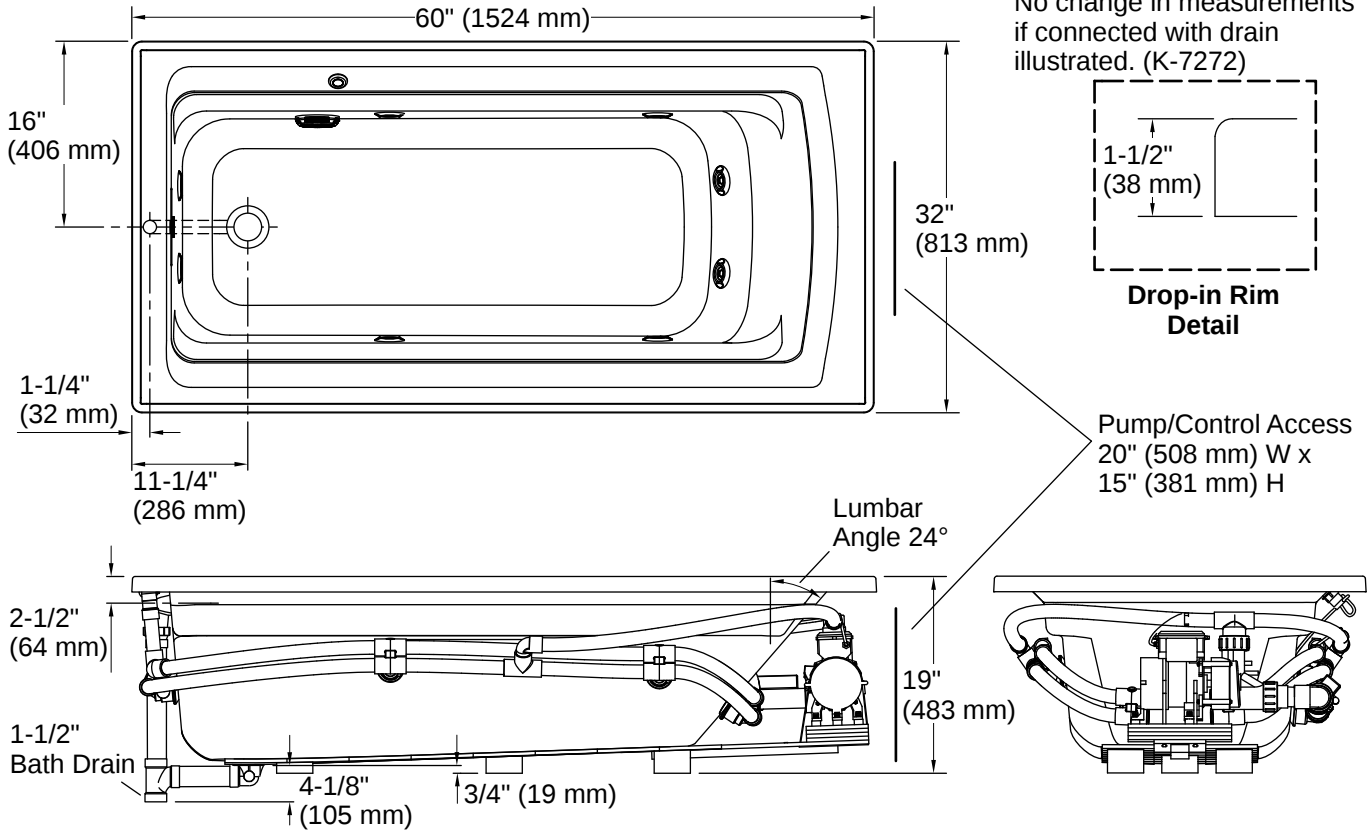

Installation

- Drop-in
- Requires Clearflo slotted overflow bath drain (sold separately)

Installation Notes

Install this product according to the installation instructions.

Measure your actual product for rough-in details.

The hot water supply should be 70% of the capacity of the bath or greater. Installations will vary.

This product is designed for drop-in installation only. It is not suited for use in a three-wall alcove with an overhead shower.

ADA compliant when installed to the specific requirements of these regulations.