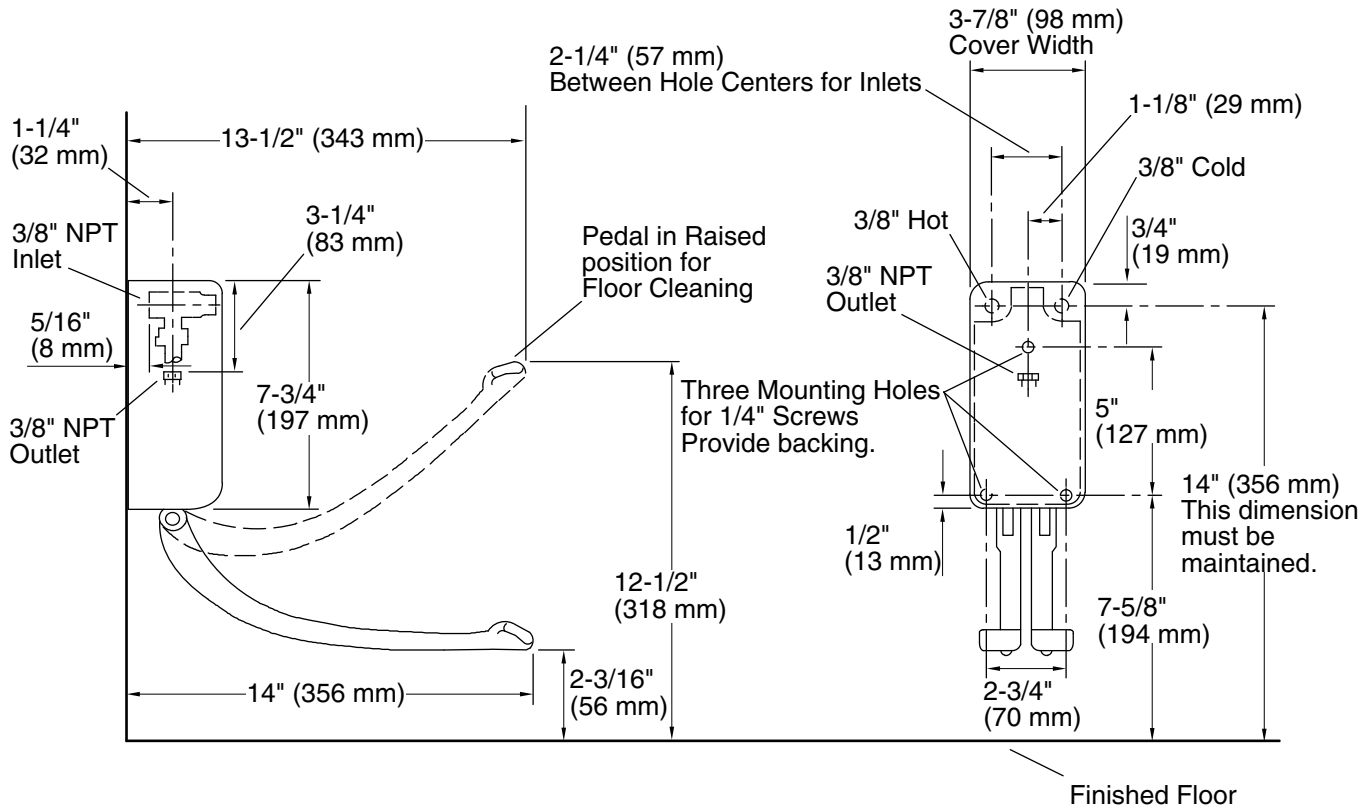

Features

- Double-pedal, wall-mount foot control
- 3/8" NPT inside-threaded inlets
- Self-closing mixing valve
- Loose key stops
- 14" hinged foot pedals

Material

- Solid-brass construction for durability and reliability

Technical Information

All product dimensions are nominal.

Material: Brass

Notes

Install this product according to the installation instructions.