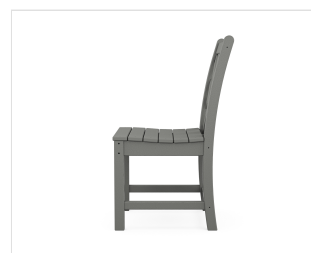

POLYWOOD®

Sustainable Outdoor Furniture

CLIMATETUFF™
MATERIALS

COLORSTAY™
TECHNOLOGY

MADE IN
THE USA

CONSCIOUSLY
CRAFTED

Chippendale Dining Side Chair

BRAND | POLYWOOD®

COLLECTION | Chippendale

SKU | CDD100

SPECIFICATIONS

Weight	18.0 lbs
Width	18.0"
Height	34.79"
Depth	21.45"
Seat Width	18.0"
Seat Depth	16.2"
Seat Height	17.0"

AVAILABLE LUMBER COLORS