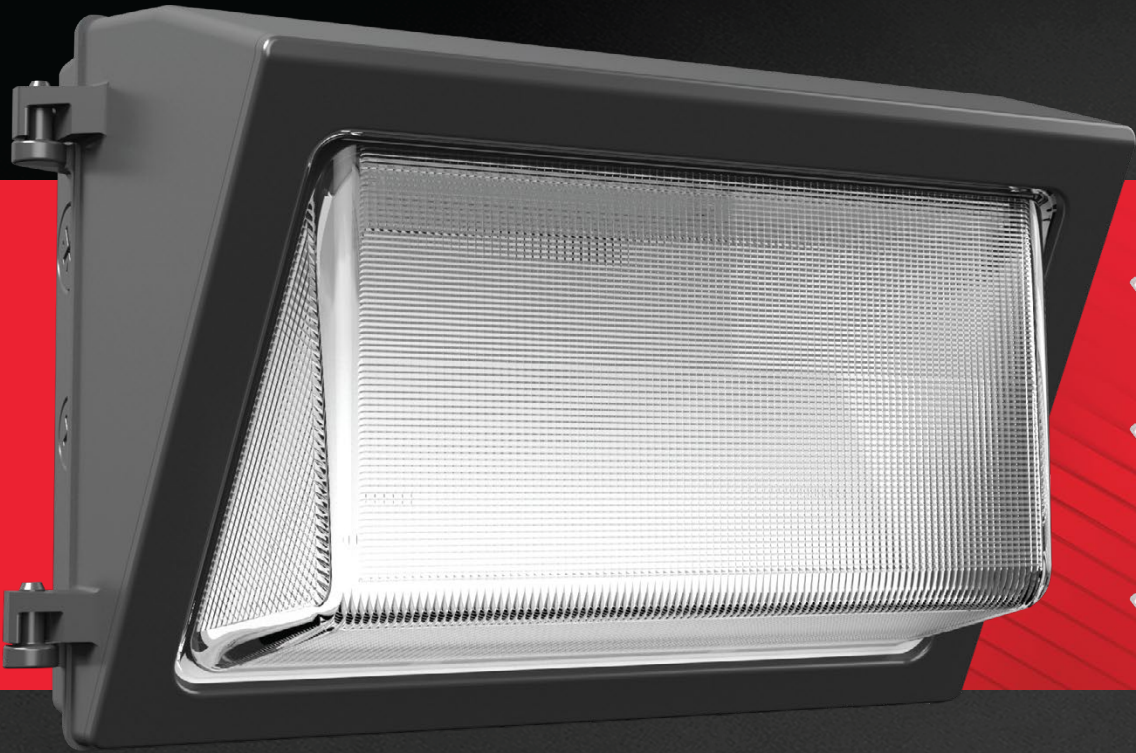

RAB®

- ✓ Power Adjustable
- ✓ Color Adjustable
- ✓ Selectable Photocell

WP123 XFU

The 3-way adjustable wall pack.

WP123 XFU with 3-way control.

FIELD ADJUSTABLE

DLC PREMIUM LISTED**

100K HOURS

UL CERTIFIED

IP65

IP65 RATED

5-YEAR LIMITED WARRANTY**

3-Way field adjustability.

All sizes of these wall packs have 3-way field adjustability: 3 selectable wattages, 3 selectable color temperatures, and an on/off photocell, giving you 18 SKUs in one wall pack. This is a game changer in the world of ultra-economy fixtures!

Traditional on the outside, cutting edge on the inside.

With a classic, prismatic glass design, the WP123 XFU comes in three sizes that cover the footprint of most outdated metal halide wall packs. With 8 different lumen packages to choose from, it's easy to find exactly what you need.

High performance.

This family delivers a super-high efficacy of up to 169 lm/W and 80+ CRI. Its output is smooth and quiet and comes without the flickering or humming often found in ultra-economy lighting.