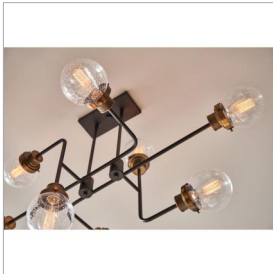

POPPY

40698BK

MEDIUM EIGHT LIGHT LINEAR

Poppy features clear seedy glass spheres that bubble out of refined, ribbed fitters to create a simple, yet sophisticated silhouette. The dual-finish combinations, Black with Brushed Nickel and Black with Heritage Brass, pair perfectly with a clean backplate or canopy and crisp crossbars to anchor this airy design. Poppy showcases midcentury style with a spectacular spin.

DETAILS	
FINISH:	Black
MATERIAL:	Steel
GLASS:	Clear Seedy
SLOPE DEGREE:	90
DIMMABLE:	YES - WITH DIMMABLE LAMP (NOT INCLUDED)

DIMENSIONS	
WIDTH:	45"
HEIGHT:	22.3"
DEPTH:	29
WEIGHT:	12.8lb

LIGHT SOURCE	
LIGHT SOURCE:	Socketed
WATTAGE:	8-8w Med. LED, 60w Equiv.
VOLTAGE:	120v

MOUNTING	
CANOPY:	4.5"W X 10"L
LEAD WIRE:	1 X 120"
MAX HEIGHT:	45.8

SHIPPING	
CARTON LENGTH:	38.5
CARTON WIDTH:	22
CARTON HEIGHT:	17
CARTON WEIGHT:	20.6

PRODUCT DETAILS:

- Can be hung on a sloped ceiling
- Includes (2) 6" stems and (4) 12" stems to customize hanging height
- Dry Rated
- Distinctive mid-century modern elements merge with sleek and timeless forms for a vintage vibe with modern flair