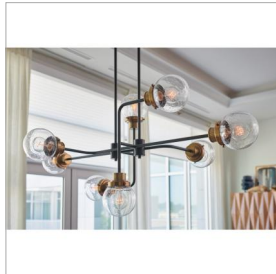

POPPY

40698BK

MEDIUM EIGHT LIGHT LINEAR

Poppy features clear seedy glass spheres that bubble out of refined, ribbed fitters to create a simple, yet sophisticated silhouette. The dual-finish combinations, Black with Brushed Nickel and Black with Heritage Brass, pair perfectly with a clean backplate or canopy and crisp crossbars to anchor this airy design. Poppy showcases midcentury style with a spectacular spin.

DETAILS	
FINISH:	Black
MATERIAL:	Steel
GLASS:	Clear Seedy
SLOPE DEGREE:	90
DIMMABLE:	YES - WITH DIMMABLE LAMP (NOT INCLUDED)

DIMENSIONS	
WIDTH:	45"
HEIGHT:	22.3"
DEPTH:	29
WEIGHT:	12.8lb

LIGHT SOURCE	
LIGHT SOURCE:	Socketed
WATTAGE:	8-8w Med. LED, 60w Equiv.
VOLTAGE:	120v

MOUNTING	
CANOPY:	4.5"W X 10"L
LEAD WIRE:	1 X 120"
MAX HEIGHT:	45.8

SHIPPING	
CARTON LENGTH:	38.5
CARTON WIDTH:	22
CARTON HEIGHT:	17
CARTON WEIGHT:	20.6

PRODUCT DETAILS:

- Can be hung on a sloped ceiling
- Includes (2) 6" stems and (4) 12" stems to customize hanging height
- Dry Rated
- Distinctive mid-century modern elements merge with sleek and timeless forms for a vintage vibe with modern flair