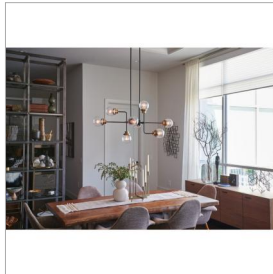

POPPY

40698BK

MEDIUM EIGHT LIGHT LINEAR

Poppy features clear seedy glass spheres that bubble out of refined, ribbed fitters to create a simple, yet sophisticated silhouette. The dual-finish combinations, Black with Brushed Nickel and Black with Heritage Brass, pair perfectly with a clean backplate or canopy and crisp crossbars to anchor this airy design. Poppy showcases midcentury style with a spectacular spin.

DETAILS	
FINISH:	Black
MATERIAL:	Steel
GLASS:	Clear Seedy
SLOPE DEGREE:	90
DIMMABLE:	YES - WITH DIMMABLE LAMP (NOT INCLUDED)

DIMENSIONS	
WIDTH:	45"
HEIGHT:	22.3"
DEPTH:	29
WEIGHT:	12.8lb

LIGHT SOURCE	
LIGHT SOURCE:	Socketed
WATTAGE:	8-8w Med. LED, 60w Equiv.
VOLTAGE:	120v

MOUNTING	
CANOPY:	4.5"W X 10"L
LEAD WIRE:	1 X 120"
MAX HEIGHT:	45.8

SHIPPING	
CARTON LENGTH:	38.5
CARTON WIDTH:	22
CARTON HEIGHT:	17
CARTON WEIGHT:	20.6

PRODUCT DETAILS:

- Can be hung on a sloped ceiling
- Includes (2) 6" stems and (4) 12" stems to customize hanging height
- Dry Rated
- Distinctive mid-century modern elements merge with sleek and timeless forms for a vintage vibe with modern flair