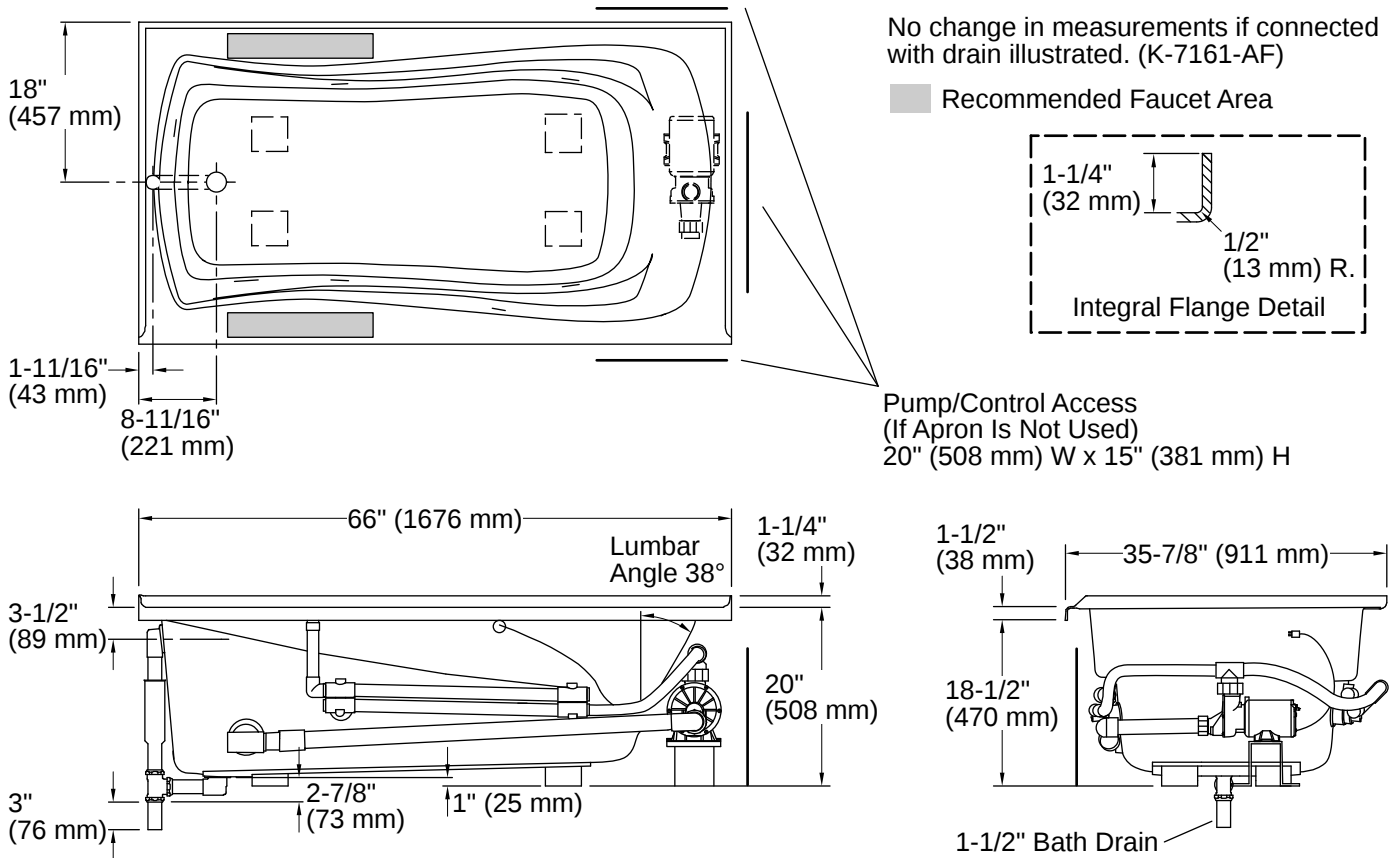

Mariposa® | K-1224-L

66" x 36" alcove whirlpool, left drain

Features

- 66"L x 35-7/8"W x 20"H
- Removable apron for front pump access option
- Five adjustable ProFlex® whirlpool jets for maximum bather comfort
- Innovative technology enables this pump to provide a strong, steady level of hydromassage
- Includes integral flange to simplify installation and prevent the possibility of water damage behind the wall
- Textured bottom surface

Drain Location:	Left
Drain Hole Diameter:	2-1/4" (57 mm)
Minimum Flat for Door:	1-15/16" (49 mm)
Basin Area, Bottom:	48" x 24" (1219 mm x 610 mm)
Basin Area, Top:	59" x 30" (1499 mm x 762 mm)
Water Depth:	14" (356 mm)
Water Capacity:	67 gal (253.6 L)
Minimum Floor Load:	48 lbs/ft ²
Weight:	110 lbs (49.9 kg)

Required Products/Accessories

- K-T37392 Rotary-turn bath drain trim
 - K-T37391 Rotary-turn bath drain trim
- or
- K-78438 30" cable bath drain
 - K-37383 Rough-in cable bath drain, PVC, 30" cable with tubing
- or
- K-78439 45" cable bath drain
 - K-37385 Rough-in cable drain, PVC, 45" cable, less horizontal tube

Installation

- Alcove

Installation Notes

Install this product according to the installation instructions.

Measure your actual product for rough-in details.

The hot water supply should be 70% of the capacity of the bath or greater. Installations will vary.