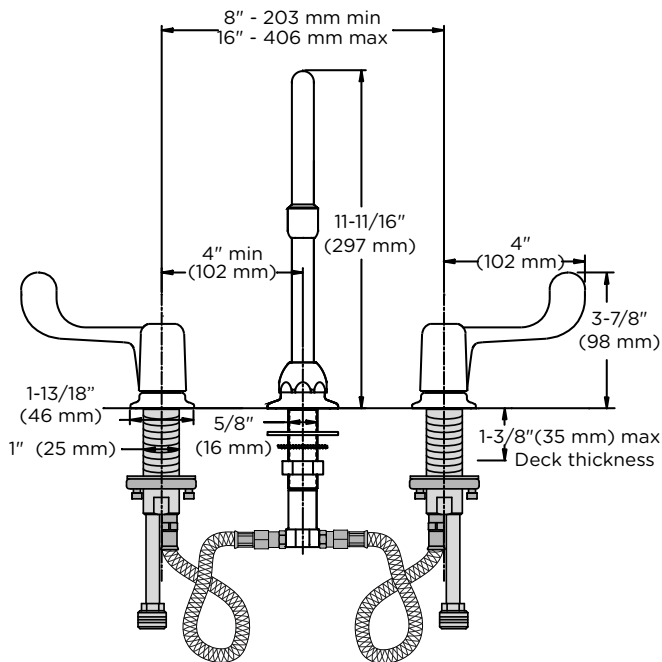

Dimensions Origins, S254LWG

Note: Dimensions subject to change without notice.