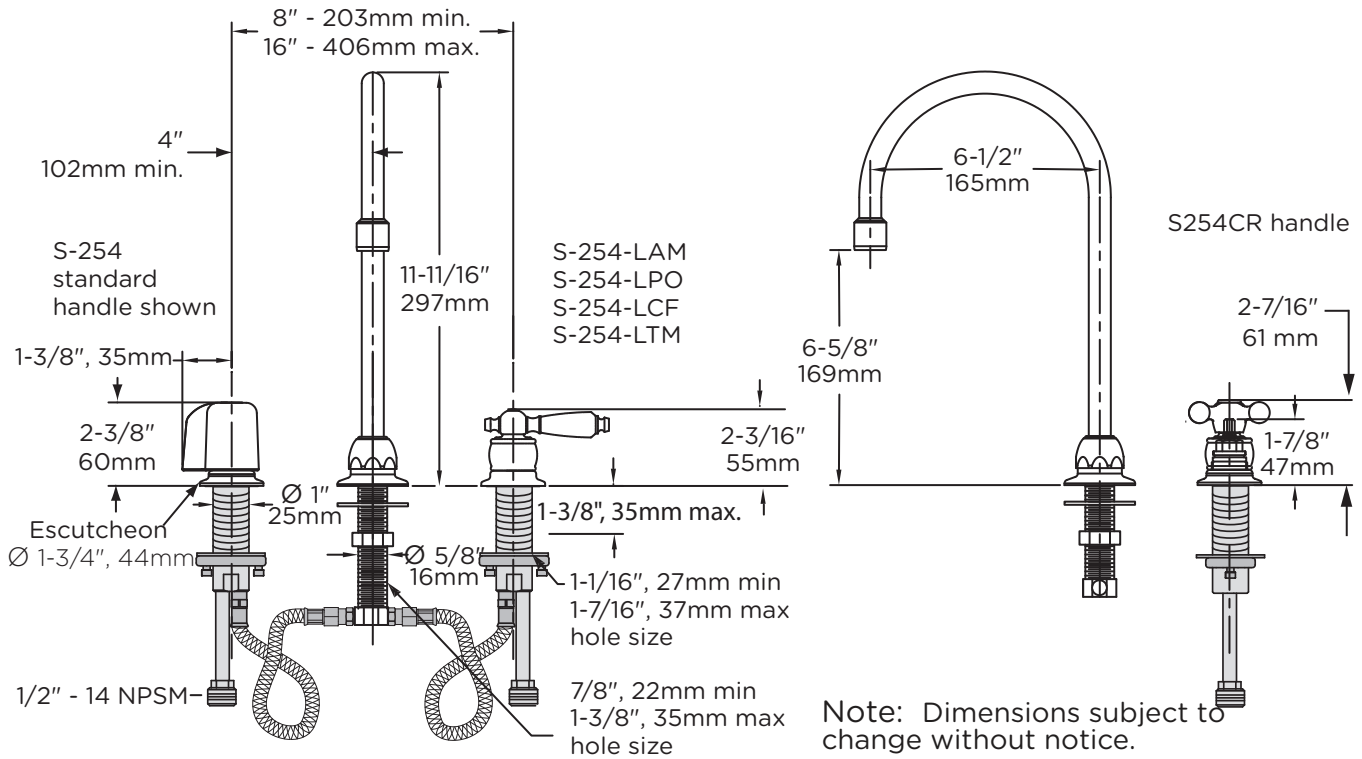

Dimensions

Dimensions Origins, S254