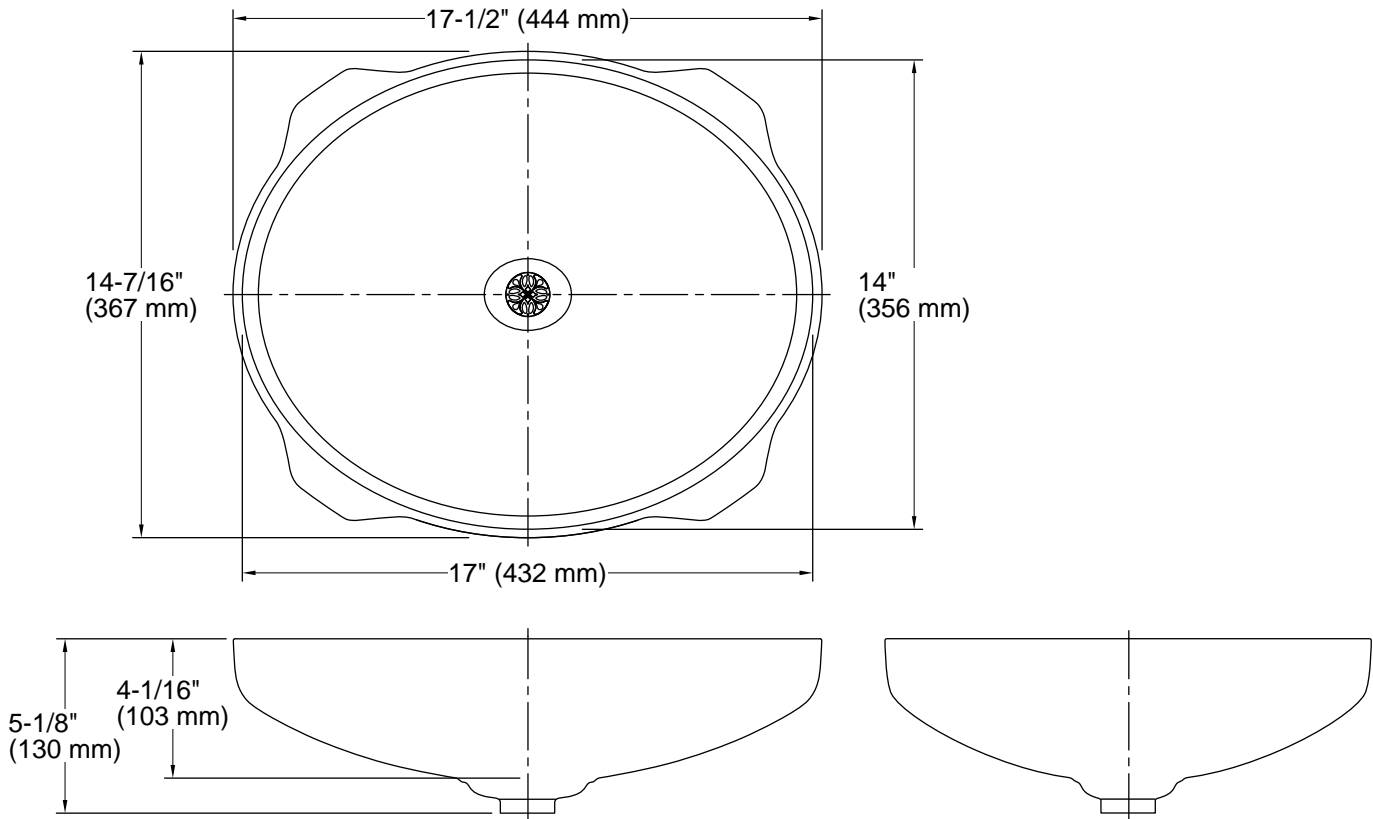

Color	Code	Description
	MP1	Medium Patina

Technical Information

All product dimensions are nominal.

Basin configuration: Single Bowl

Bowl area (Only): Length: 17" (432 mm)
Width: 14" (356 mm)
Water depth: 4" (102 mm)