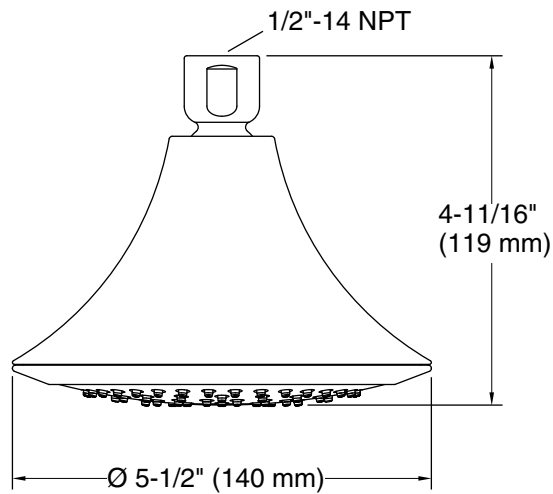

Technical Information

All product dimensions are nominal.

Shower/Rainhead rated max flow: 2.5 gal/min (9.5 l/min)

Notes

Install this product according to the installation instructions.