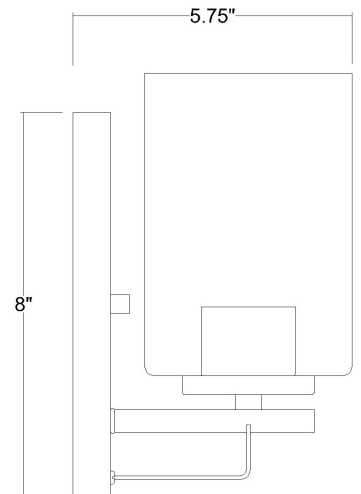

IN41100SN

ORELLA 1-LIGHT WALL SCONCE

Description:	Orella 1-Light Wall Sconce
Finish:	Satin Nickel
Dimensions:	4-3/4" W x 9-1/2" H x 5-3/4" ext. Height on Center: 5-1/2"
Bulbs:	1-100W Med.
Installed Weight:	1.5 lbs.
Certification:	cUL / damp location

Material:	Steel and glass
Shades:	Glass
Glass:	Clear seeded
Back Plate Dimensions:	4-3/4" x 8"
Chain/Wire:	NA
Additional Finishes:	Matte black, oil-rubbed bronze