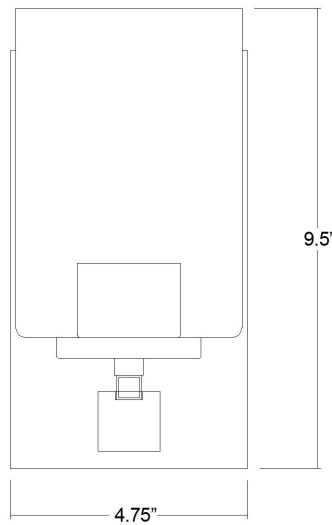

IN41100SN

ORELLA 1-LIGHT WALL SCONCE

Description:	Orella 1-Light Wall Sconce
Finish:	Satin Nickel
Dimensions:	4-3/4" W x 9-1/2" H x 5-3/4" ext. Height on Center: 5-1/2"
Bulbs:	1-100W Med.
Installed Weight:	1.5 lbs.
Certification:	cUL / damp location

Material:	Steel and glass
Shades:	Glass
Glass:	Clear seeded
Back Plate Dimensions:	4-3/4" x 8"
Chain/Wire:	NA
Additional Finishes:	Matte black, oil-rubbed bronze