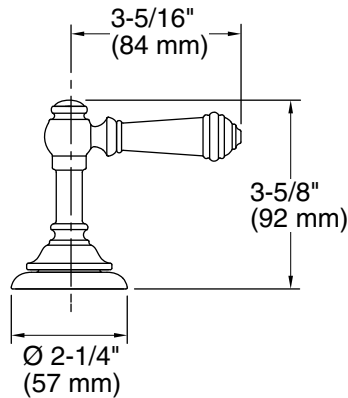

8-23-2025 22:48 - US/CA

THE BOLD LOOK
OF **KOHLER®**

KOHLER Faucets Deck-mount bath faucet handle trim with Lever design
Artifacts®
K-T98071-4

Technical Information

All product dimensions are nominal.

Spout: