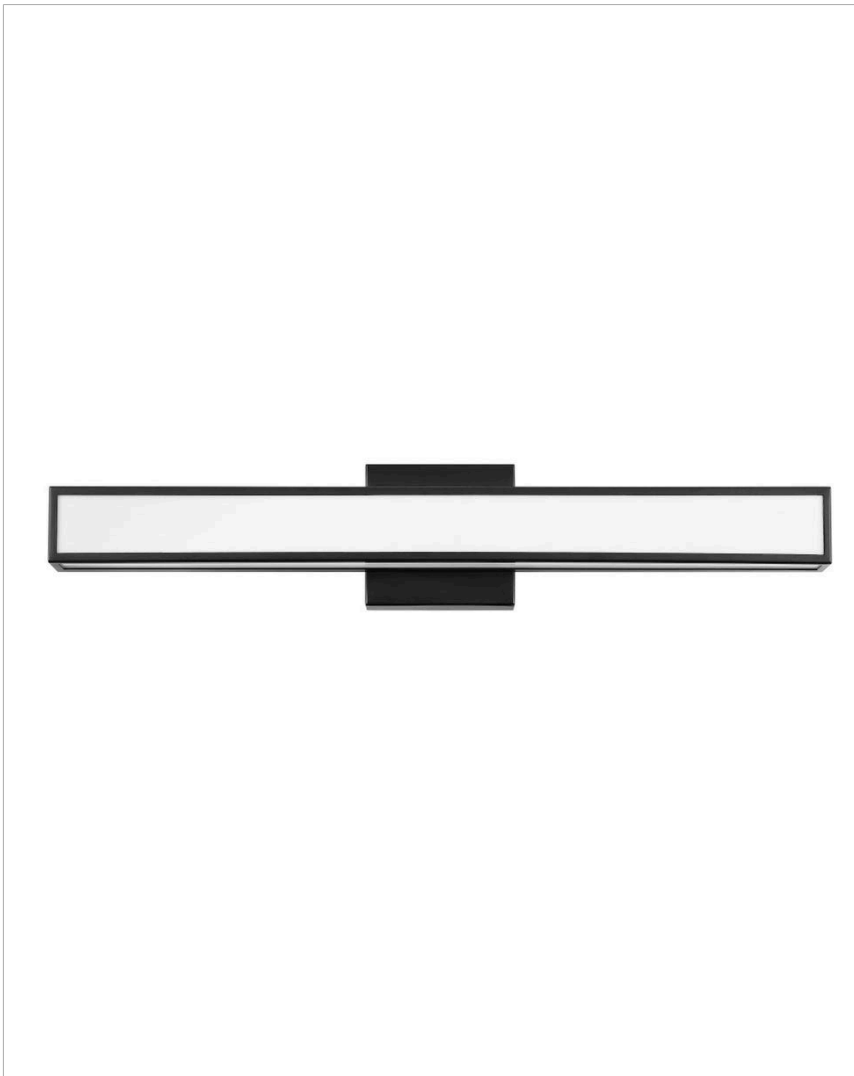

ALTO

51403BK

LARGE LED VANITY

Sleek and chic, the LED, ADA-compliant Alto effortlessly takes center stage. Mastering both form and function, Alto unifies energy efficiency, durability and sophistication.

DETAILS	
FINISH:	Black
MATERIAL:	Steel
GLASS:	White Acrylic
DIMMABLE:	YES - CL TYPE DIMMER (SSL7A)

DIMENSIONS	
WIDTH:	24"
HEIGHT:	4.8"
WEIGHT:	3.5lb
BACK PLATE:	4.75" Sq.
EXTENSION:	3"
TOP TO OUTLET:	2.5"

LIGHT SOURCE	
LIGHT SOURCE:	Integrated LED
LED NAME:	E51403XD
WATTAGE:	29w LED *Included
VOLTAGE:	120v
LUMENS:	2400
CRI:	95
INCANDESCENT EQUIVALENCY:	4 x 60w
DIMMABLE:	YES - CL TYPE DIMMER (SSL7A)

SHIPPING	
CARTON LENGTH:	27
CARTON WIDTH:	7.5
CARTON HEIGHT:	6
CARTON WEIGHT:	5.5

PRODUCT DETAILS:

- Invisimount hardware is hidden on the backplate for a clean silhouette
- This fixture can be mounted vertically
- This fixture can be mounted horizontally
- Damp Rated
- ADA compliant design provides added accessibility and maximum clearance
- Exclusively available in High Performance LED
- LED components carry a 5-year limited warranty
- Bold silhouette with dramatic details creates a modern statement

HINKLEY

HINKLEY
33000 Pin Oak Parkway
Avon Lake, OH 44012

PHONE: (440) 653-5500
Toll Free: 1 (800) 446-5539

hinkley.com