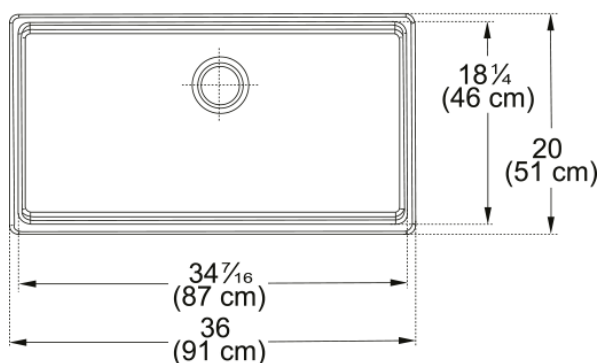

Farm House Ceramic Sink - FHK710-36WH | 130.0079.641

36.0-in. x 20.0-in. Ceramic Single Bowl Apron Front Kitchen Sink, White. The perfect blend of nature and design, Franke apron-front fireclay sinks are made of liquid ceramic which is then fired to create a material that feels incomparably smooth and is tremendously hard-wearing. The Franke Farm House collection will compliment a classic or modern design, and the 9" deep bowls provide ample space for any kitchen task.

Aspect

Sink type	Sink
Type of material	Ceramic
Number of bowls	1
Product color	White
Surface finish	Glossy

Product Dimensions

Length (right to left)	35.827
Width (front to back)	20.079
Large bowl size: right to left	34.252
Large bowl size: front to back	18.11
Large bowl: depth	10.236

Installation

Minimum cabinet size	36"
----------------------	-----

Product specifications

Installation type	Apron front
Drain hole	3 1/2"
Position of drainer	No drainer
Active Twist Compatibility	No

Product identification