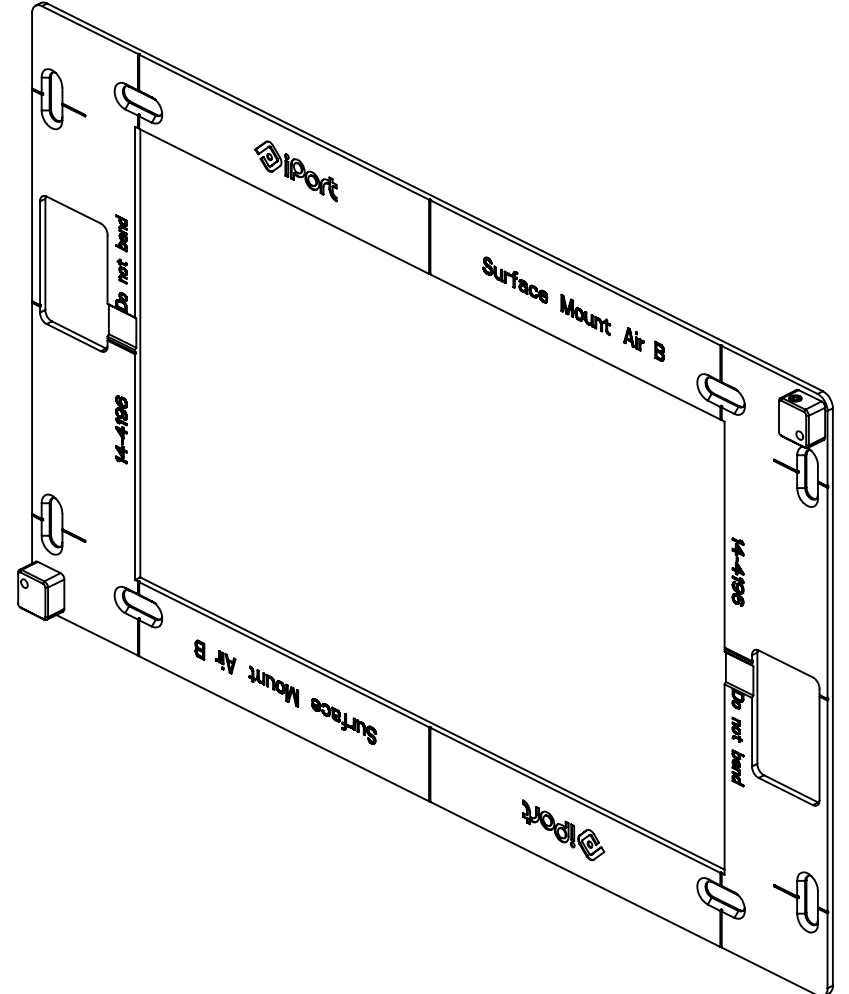

4

3

2

1

METRIC/INCHES		iPORT BY SONANCE	
DESIGNED IN SAN CLEMENTE, CALIFORNIA BY IPORT		NAME BRACKET SM BUTTONS AIR	
NOTICE OF PROPRIETARY INFORMATION: THE INFORMATION CONTAINED HEREIN IS THE PROPRIETARY PROPERTY OF DANA INNOVATIONS. THE POSSESSOR AGREES TO THE FOLLOWING: 1. TO MAINTAIN THIS DOCUMENT IN CONFIDENCE 2. NOT TO REPRODUCE OR COPY IT 3. NOT TO REVEAL OR PUBLISH IT IN WHOLE OR IN PART 4. ALL RIGHTS RESERVED		SKU 70709 70710 70711 70715 70716 70717	REV A
SIZE B	SCALE: 1:2	WEIGHT: 0.74lbs	SHEET 1 OF 1

4

3

2

1

B

B

A

A