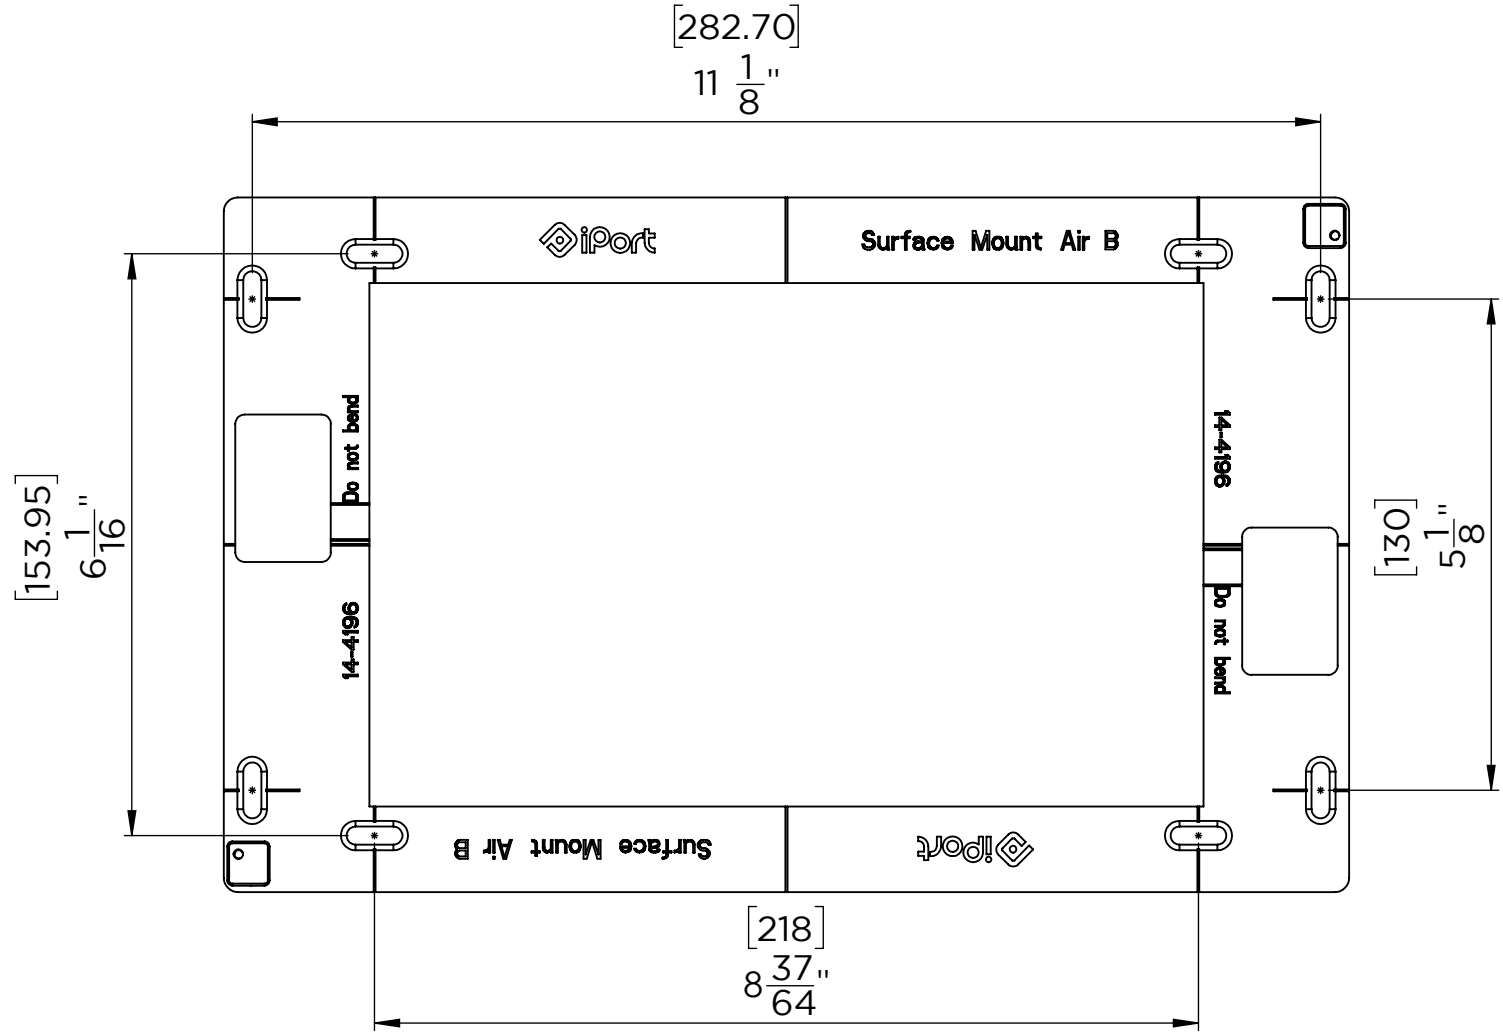

4

3

2

1

METRIC/INCHES		iPORT BY SONANCE	
DESIGNED IN SAN CLEMENTE, CALIFORNIA BY IPORT		NAME BRACKET SM BUTTONS AIR	
NOTICE OF PROPRIETARY INFORMATION: THE INFORMATION CONTAINED HEREIN IS THE PROPRIETARY PROPERTY OF DANA INNOVATIONS. THE POSSESSOR AGREES TO THE FOLLOWING: 1. TO MAINTAIN THIS DOCUMENT IN CONFIDENCE 2. NOT TO REPRODUCE OR COPY IT 3. NOT TO REVEAL OR PUBLISH IT IN WHOLE OR IN PART 4. ALL RIGHTS RESERVED		SKU 70709 70710 70711 70715 70716 70717	REV A
SIZE B	SCALE: 1:2	WEIGHT: 0.74lbs	SHEET 1 OF 1

4

3

2

1

B

B

A

A