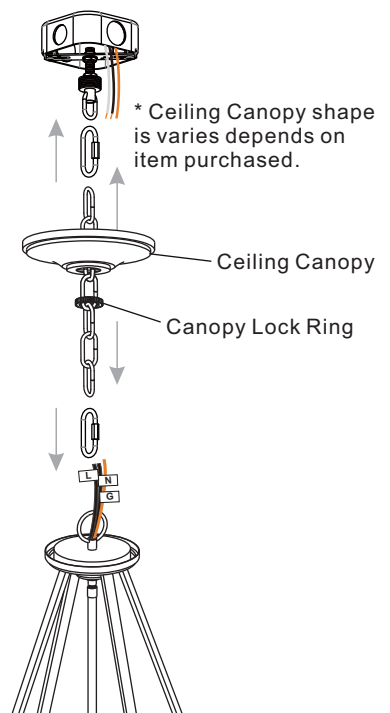

## 4 Install Fixture Loop Assembly

## 5 Install Crossbar Assembly

## 6 Install Fixture Chain

**OPTIONAL:** Adjust Chain as desired, using pliers and soft cloth (neither included).

Suggested chain length for Ceiling height:  
 8 feet ceiling: use 1 links of chain and 2 quick links  
 9 feet ceiling: use 11 links of chain and 2 quick links  
 10 feet ceiling: use 21 links of chain and 2 quick links.