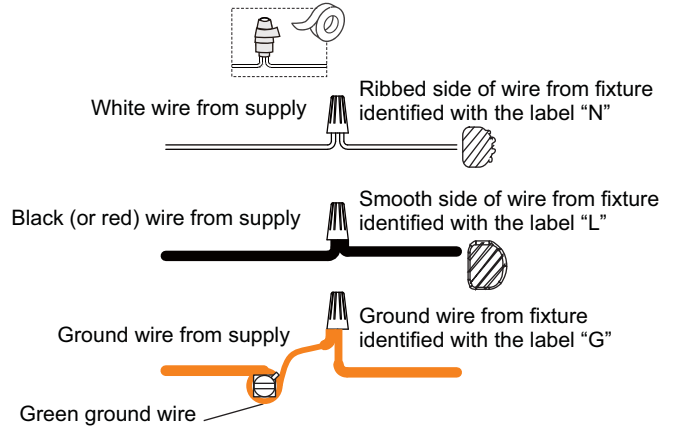

## 4 Install Fixture Loop Assembly

## 6 Install Fixture Chain

**OPTIONAL:** Adjust Chain as desired, using pliers and soft cloth (neither included).

Suggested chain length for Ceiling height:  
 8 feet ceiling: use 1 links of chain and 2 quick links  
 9 feet ceiling: use 11 links of chain and 2 quick links  
 10 feet ceiling: use 21 links of chain and 2 quick links.

**7 Pull Supply Wires**

Pull the supply wires with ground wire through the chain alternate links.

**8 Wiring**

**9 Install Ceiling Canopy**

\* Ceiling Canopy shape is varies depends on item purchased.

**10 Install Shades and Bulbs**