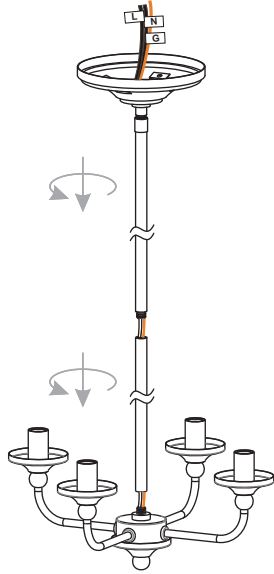

**PACKAGE CONTENTS**

**MOUNTING HARDWARE**

## 1 Install Fixture Canopy with Rod, Rod and Socket Assembly together.