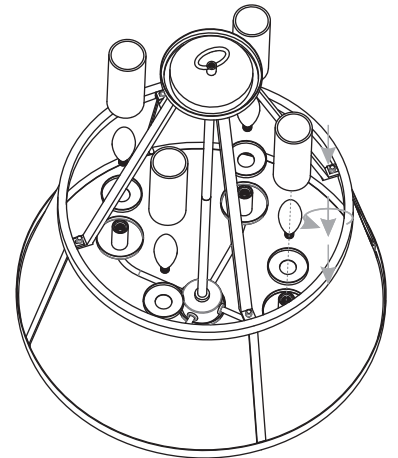

## 1 Install Fixture Canopy with Rod, Rod and Socket Assembly together.

## 6 Install Fixture Chain

**OPTIONAL:** Adjust Chain as desired, using pliers and soft cloth (neither included).

Suggested chain length for Ceiling height:  
 8 feet ceiling: use 1 links of chain and 2 quick links  
 9 feet ceiling: use 11 links of chain and 2 quick links  
 10 feet ceiling: use 21 links of chain and 2 quick links.

**7 Pull Supply Wires**

Pull the supply wires with ground wire through the chain alternate links.

**8 Wiring**

**9 Install Ceiling Canopy**

\* Ceiling Canopy shape is varies depends on item purchased.

**10 Install Shades and Bulbs**

Install four correct bulbs referring to fixture markings and/or labels for maximum wattage.

**Recommended Bulb Type (not included):**

  
BULB BASE TYPE  
Candelabra (E12)

  
15W  
BULB SHAPE  
TYPE B  
LED ONLY