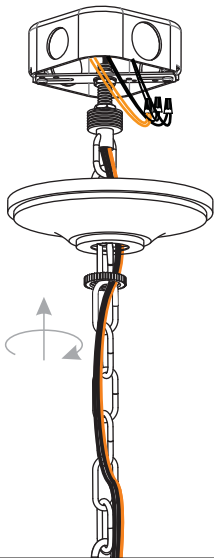

## 1 Install Fixture Canopy with Rod, Rod and Socket Assembly together.

## 6 Install Fixture Chain

**OPTIONAL:** Adjust Chain as desired, using pliers and soft cloth (neither included).

Suggested chain length for Ceiling height:  
 8 feet ceiling: use 1 links of chain and 2 quick links  
 9 feet ceiling: use 11 links of chain and 2 quick links  
 10 feet ceiling: use 21 links of chain and 2 quick links.

**7 Pull Supply Wires**

Pull the supply wires with ground wire through the chain alternate links.

**8 Wiring**

**9 Install Ceiling Canopy**

\* Ceiling Canopy shape is varies depends on item purchased.

**10 Install Shades and Bulbs**

Install four correct bulbs referring to fixture markings and/or labels for maximum wattage.

**Recommended Bulb Type (not included):**

  
BULB BASE TYPE  
Candelabra (E12)

  
15W  
BULB SHAPE  
TYPE B  
LED ONLY