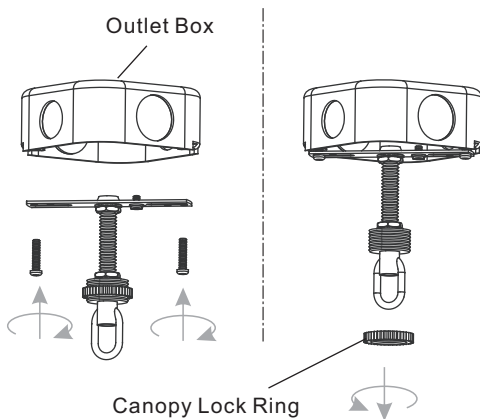

5 Install Crossbar Assembly