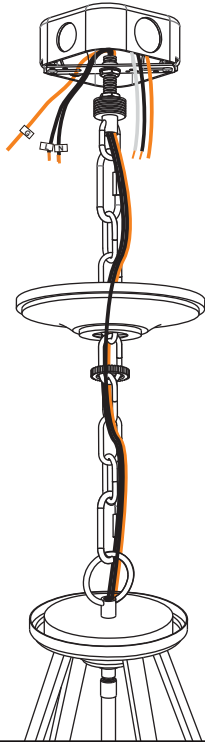

## 5 Install Crossbar Assembly

## 6 Install Fixture Chain

**OPTIONAL:** Adjust Chain as desired, using pliers and soft cloth (neither included).

Suggested chain length for Ceiling height:  
 8 feet ceiling: use 1 links of chain and 2 quick links  
 9 feet ceiling: use 11 links of chain and 2 quick links  
 10 feet ceiling: use 21 links of chain and 2 quick links.

**7 Pull Supply Wires**

Pull the supply wires with ground wire through the chain alternate links.

**8 Wiring**

**9 Install Ceiling Canopy**

\* Ceiling Canopy shape is varies depends on item purchased.

**10 Install Shades and Bulbs**

Install four correct bulbs referring to fixture markings and/or labels for maximum wattage.

**Recommended Bulb Type (not included):**

  
BULB BASE TYPE  
Candelabra (E12)

  
15W  
BULB SHAPE  
TYPE B  
LED ONLY