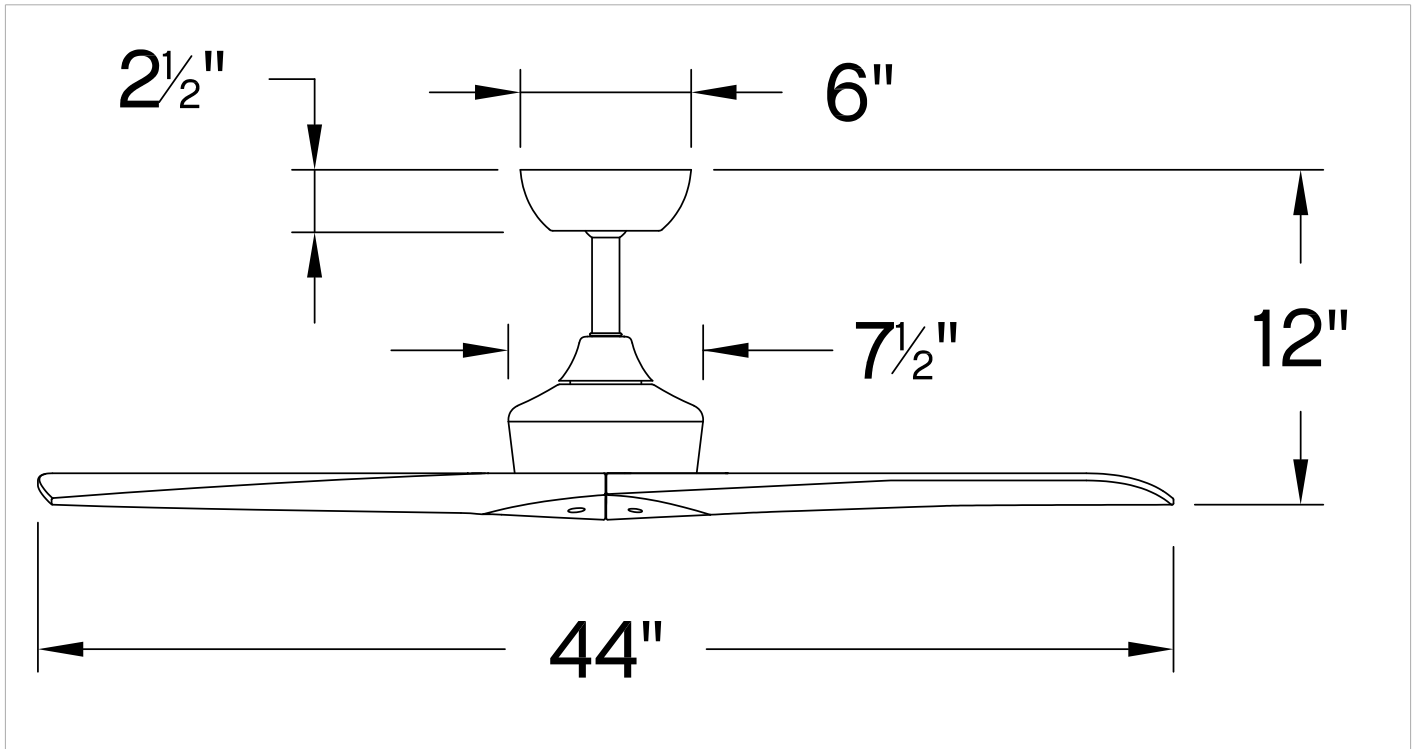

CHISEL

903744FMB-NDD

CHISEL 44" SMART FAN

DETAILS	
FAN FINISH:	Matte Black
BLADE COUNT:	3
SLOPE DEGREE:	20

DIMENSIONS	
WIDTH:	44"
HEIGHT:	13.5"

LIGHT SOURCE	
VOLTAGE:	120v

MOUNTING	
CANOPY:	6" Dia.
LEAD WIRE:	1 x 76"

SHIPPING	
CARTON LENGTH:	24.2
CARTON WIDTH:	15
CARTON HEIGHT:	7.1

Built with a sleek, carefully crafted design, Chisel redefines dramatic style. Sturdy wood blades are available in a variety of sophisticated finishes to complement modern interiors and outdoor settings. Damp rated. Equipped with a 6-speed DC motor that is WiFi enabled and ready to connect right out of the box. Operated by the HIRO control or WiFi compatible with the Hinkley App.

PRODUCT DETAILS:

- Can be hung on a sloped ceiling
- This item includes a 6" down rod (other lengths of down rods are available)
- Control your fan's power, light, speed, direction, and so much more from the Hinkley Home Automation app
- Fan Control included, HIRO Control - 6 Speed Reversing. All-in-one HIRO remote controls power, speed, direction, and lighting; use as a wall control or portable remote
- WiFi Enabled Smart Fan is compatible with your home's WiFi network
- Motor carries a lifetime warranty
- Blades, controls, switches, capacitors and hardware carry a 1-year warranty
- Bold silhouette with dramatic details creates a modern statement

HINKLEY

HINKLEY
33000 Pin Oak Parkway
Avon Lake, OH 44012

PHONE: (440) 653-5500
Toll Free: 1 (800) 446-5539

hinkley.com

CHISEL 44" SMART FAN

903744FMB-NDD

PERFORMANCE SPECIFICATIONS	STANDARD	
	HIGH SPEED	AVERAGE SPEED
Airflow	5032	3193
EnergyUse	33.3	16
EnergyCost	9	4
Efficiency	151	200
AMPS	0.36	0.21
RPMS	289	170