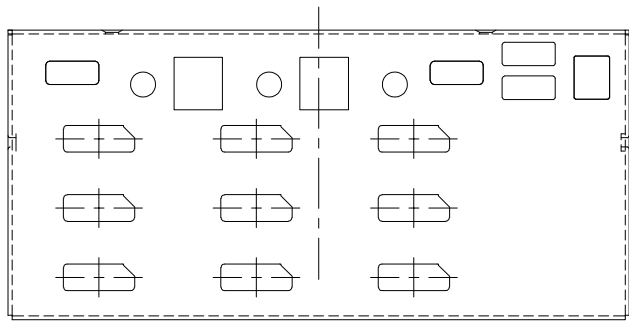

8 7 6 5 4 3 2 1

F
E
D
C
B
A

THIRD ANGLE PROJECTION

GENERAL NOTES

DIMENSIONS ARE IN MM - DO NOT SCALE
THIS DOCUMENT CONTAINS CONFIDENTIAL, PROPRIETARY INFORMATION THAT IS PROPERTY OF STARTECH.COM

StarTech.com

PRODUCT ID	SV231TDP34K		
DESCRIPTION	2 Port Triple Monitor DisplayPort KVM Switch		
DO NOT SCALE	SHEET: 1 OF: 1	UPLOAD DATE: 12/19/2025	

8 7 6 5 4 3 2 1