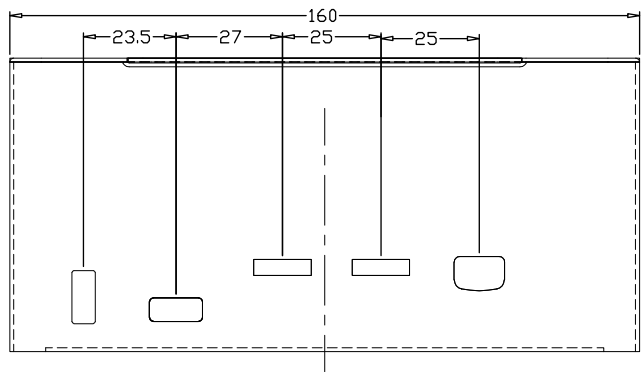

8 7 6 5 4 3 2 1

F
E
D
C
B
A

THIRD ANGLE PROJECTION

GENERAL NOTES

DIMENSIONS ARE IN MM - DO NOT SCALE
THIS DOCUMENT CONTAINS CONFIDENTIAL, PROPRIETARY INFORMATION THAT IS PROPERTY OF STARTECH.COM

StarTech.com

PRODUCT ID	SV231TDP34K		
DESCRIPTION	2 Port Triple Monitor DisplayPort KVM Switch		
DO NOT SCALE	SHEET: 1 OF: 1	UPLOAD DATE: 12/19/2025	

8 7 6 5 4 3 2 1