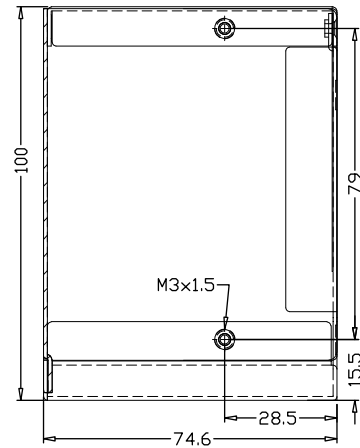

8 7 6 5 4 3 2 1

F
E
D
C
B
A

THIRD ANGLE PROJECTION

GENERAL NOTES

DIMENSIONS ARE IN MM - DO NOT SCALE
THIS DOCUMENT CONTAINS CONFIDENTIAL, PROPRIETARY INFORMATION THAT IS PROPERTY OF STARTECH.COM

StarTech.com

PRODUCT ID	SV231TDP34K		
DESCRIPTION	2 Port Triple Monitor DisplayPort KVM Switch		
DO NOT SCALE	SHEET: 1 OF: 1	UPLOAD DATE: 12/19/2025	

8 7 6 5 4 3 2 1