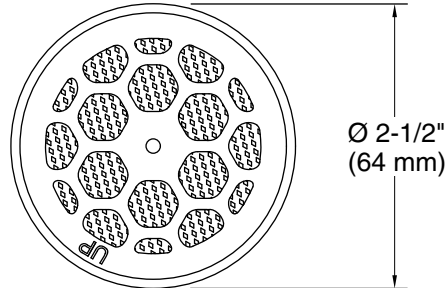

Technical Information

All product dimensions are nominal.

Spout:

Notes

Install this product according to the installation instructions.