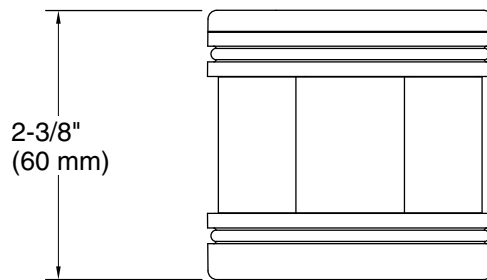

Technical Information

All product dimensions are nominal.

Spout:

Notes

Install this product according to the installation instructions.