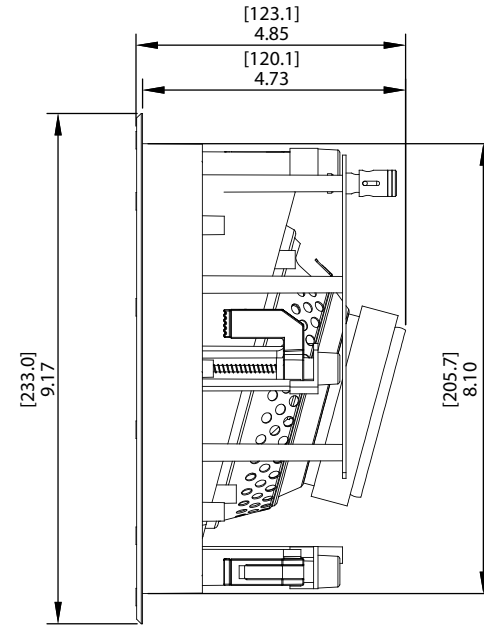

R6.5LCRZ.2

R6.5LCRZ.2

zero bezel grille, high frequency attenuation switch

woofer: 6.5" compression molded, talc-filled, polycarbonate cone with rubber surround

tweeter: 1" fluid-cooled tetron dome, pivoting

power: 5-100 watts

freq response: 50-20 kHz

overall dimensions: Ø9.25" x 4.85"

impedance: 8Ω

sensitivity: 91 dB

cutout dimensions: Ø8.25"

ELURa

SOUND + PERFORMANCE