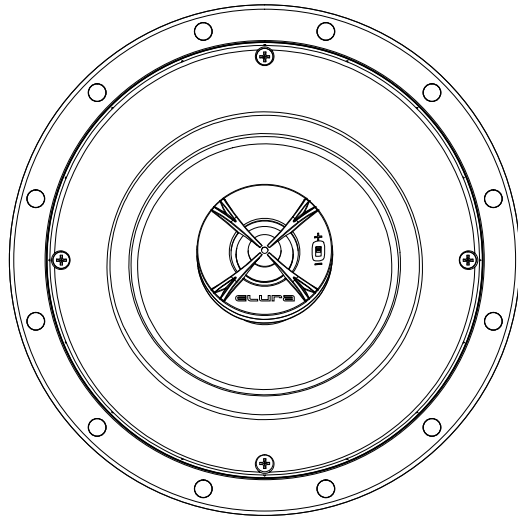

R6.5LCRZ.2

R6.5LCRZ.2

zero bezel grille, high frequency attenuation switch

woofer: 6.5" compression molded, talc-filled, polycarbonate cone with rubber surround

tweeter: 1" fluid-cooled tetron dome, pivoting

power: 5-100 watts

freq response: 50-20 kHz

overall dimensions: Ø9.25" x 4.85"

impedance: 8Ω

sensitivity: 91 dB

cutout dimensions: Ø8.25"

ELURa

SOUND + PERFORMANCE