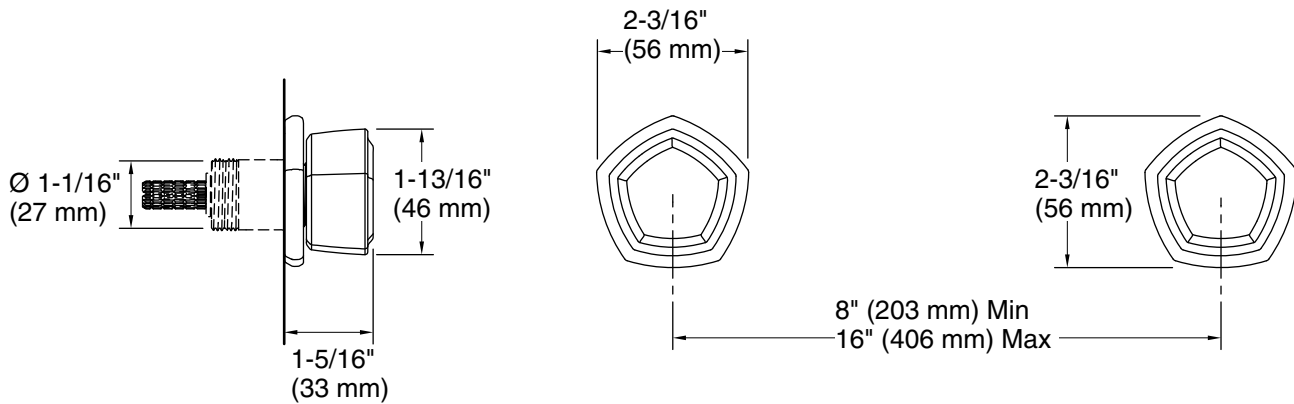

## Technical Information

All product dimensions are nominal.

Faucet flow rate: 1.2 gal/min (4.5 l/min)