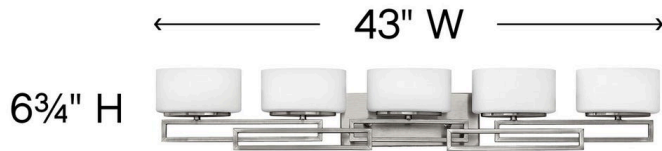

LANZA

5105AN

EXTRA LARGE FIVE LIGHT VANITY

Lanza features contemporary styling with geometric patterns that are emphasized in Antique Nickel and Brushed Bronze finishes. The elongated oval, etched opal glass reinforces its sleek design.

DETAILS	
FINISH:	Antique Nickel
MATERIAL:	Metal
GLASS:	Etched Opal
DIMMABLE:	Yes

DIMENSIONS	
WIDTH:	43"
HEIGHT:	6.8"
WEIGHT:	9lb
BACK PLATE:	12"W X 4.75"H
EXTENSION:	5"
TOP TO OUTLET:	4"

LIGHT SOURCE	
LIGHT SOURCE:	Socketed
WATTAGE:	5-60w G-9 *Included or 5-5w G9 LED, 60w Equiv.
VOLTAGE:	120v

SHIPPING	
CARTON LENGTH:	43.5
CARTON WIDTH:	7.4
CARTON HEIGHT:	11.1
CARTON WEIGHT:	13.1

PRODUCT DETAILS:

- Invisimount hardware is hidden on the backplate for a clean silhouette
- This fixture can only be mounted with shades/glass facing up toward the ceiling
- Damp Rated
- Merging the best of traditional and modern elements with a sophisticated and streamlined look

HINKLEY

HINKLEY
33000 Pin Oak Parkway
Avon Lake, OH 44012

PHONE: (440) 653-5500
Toll Free: 1 (800) 446-5539

hinkley.com