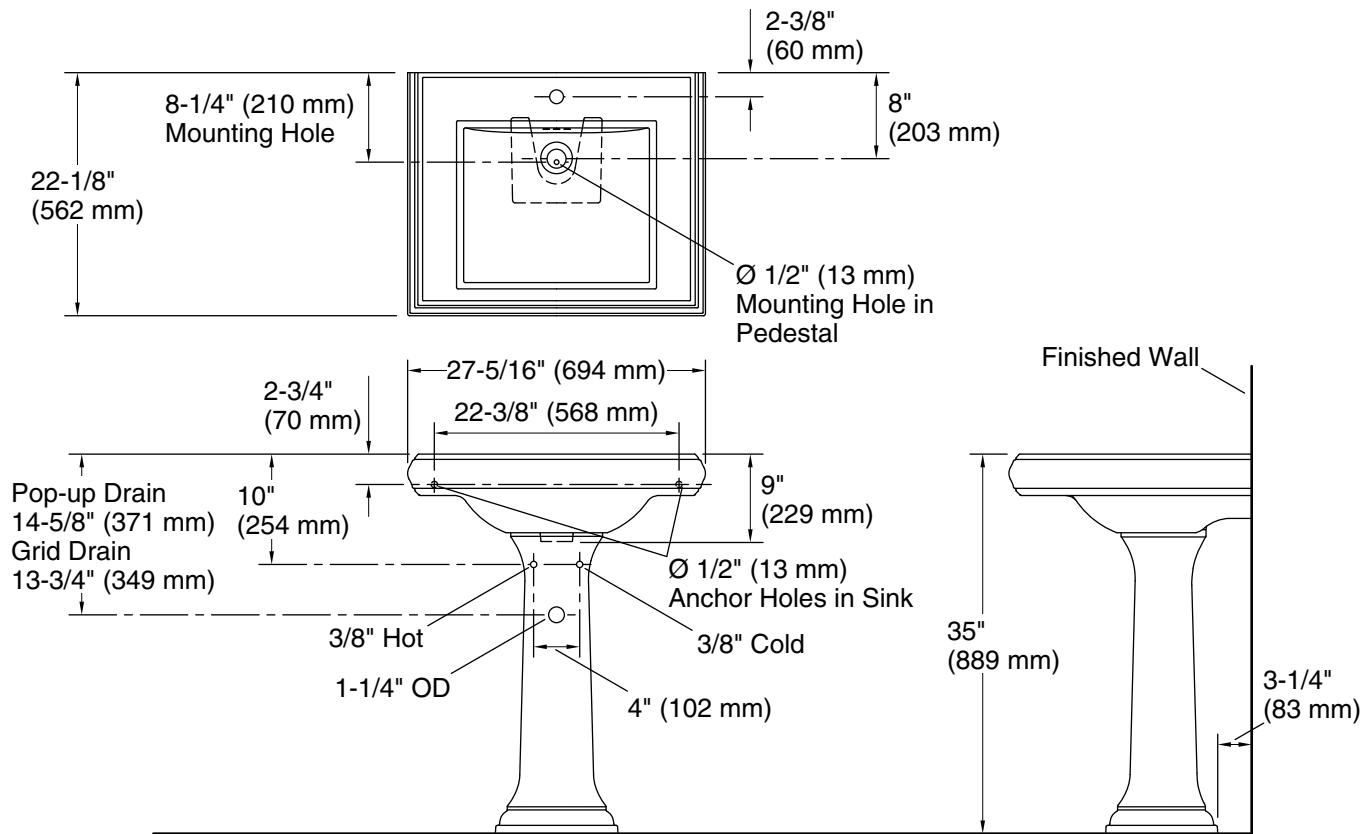

### Technical Information

All product dimensions are nominal.

Basin configuration:	Single Bowl
Bowl area (Only):	Length: 18" (457 mm) Width: 15" (381 mm) Water depth: 5-1/4" (133 mm)
With overflow:	Yes
Number of deck holes:	1
Faucet hole(s):	1-3/8" (35 mm)
Drain hole:	1-3/4" (44 mm)