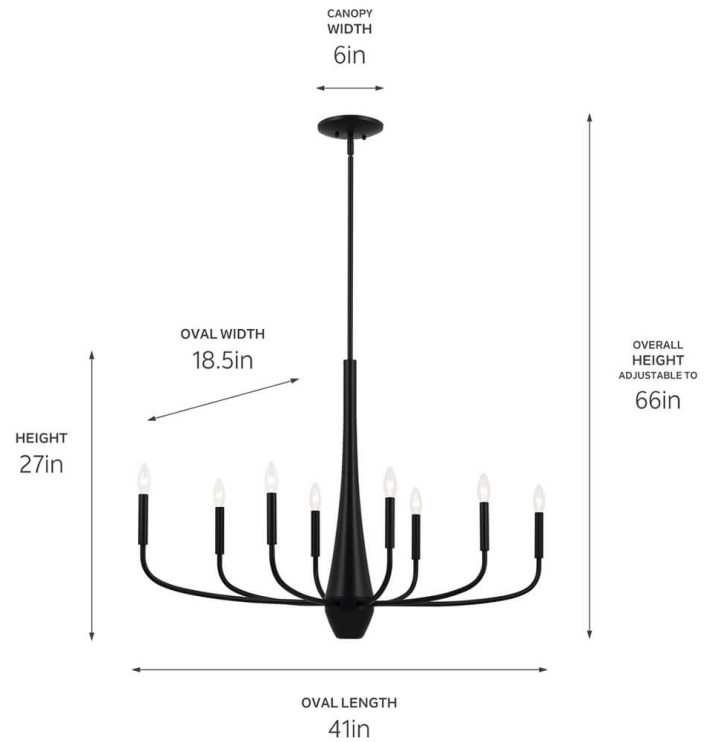

SPECIFICATIONS

Certifications/Qualifications

Prop65	No
Location Rating	Dry kichler.com/warranty

Dimensions

Height	27"
Overall Height	66"
Length	41"
Width	18.5"
Weight	9.5 LBS
Canopy Width	6"
Canopy Depth	1"

Electrical

Input Voltage	120 V

Light Source

Light Source	Bulb
Lamp Included	Not Included
# Of Bulbs/LED Modules	8
Max Or Nominal Watt	60 W
Lamp Type	B, G16.5
Socket Type	E12 (Candelabra)
Dimmable	Yes
Dimmable Notes	Dimmable when used with dimmer switch (sold separately); when using LED bulbs, see bulb manufacturer dimming specifications.

Mounting/Installation

Interior/Exterior	Interior Product
Mounting Weight	9.5 LBS
Lead Wire Length	144
Wire Connectors	Wire Nuts

FIXTURE ATTRIBUTES

Housing/Glass

Primary Material	Steel
Shade Included	No
Max Stem Tilt	90 °

Product/Ordering Information

SKU	52528BK
Finish	Black
UPC	783927029155

Finishes

- Black
- Champagne Bronze™
- White