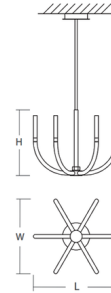

### Specifications

COLOR	Clear Bubble Glass
BODY FINISH	Aged Brass
WATTAGE	28.8W
DIMMER	Low Voltage Electronic
DIMENSIONS	22.25"W x 19.5"H
INTEGRATED LED MODULE	6 x LED/4.8W/120V LED
COUNTRY OF ORIGIN	China

### Technical Information

LAMP LIFE	26000 hours
COLOR RENDERING	90 CRI
LAMP COLOR	3000K
LUMENS/WATT	130.00
LUMINOUS FLUX	624 lumens

Notes:

Shown in aged brass / clear bubble glass

**Di. Canopy:** 5.875" / 7.1" Disk  
**W. Fixture:** 22.25"  
**L. Fixture:** 22.25"  
**H. Fixture:** 19.5"  
 Supplied with 2-8", 2-12", and 3-16"  
 stems to customize hanging height