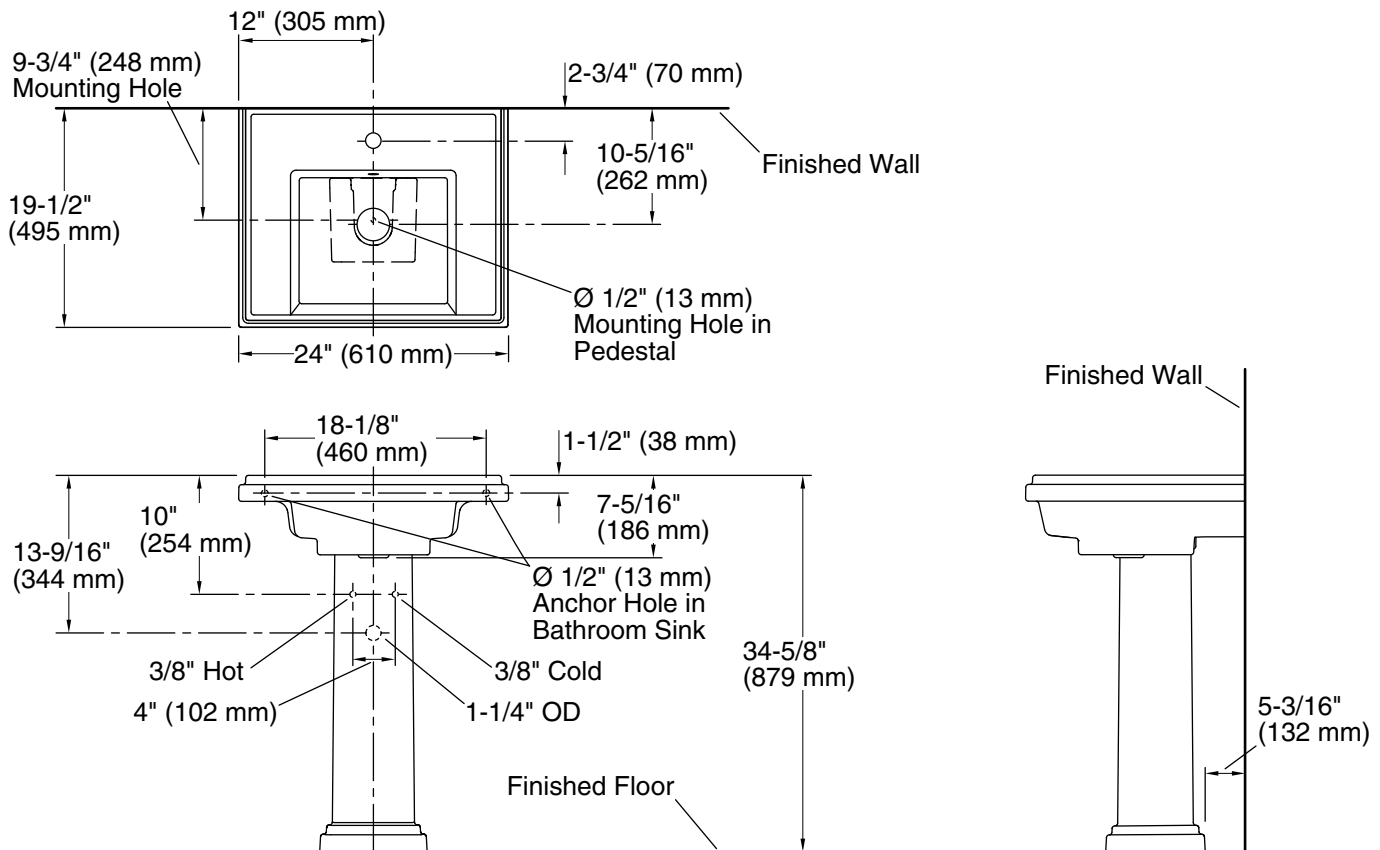

Tresham®
24" square pedestal bathroom sink
K-2844-1

Features

- Single faucet hole
- Square basin
- Overflow drain
- Combination consists of the K-2757-1 basin and the K-2767 pedestal
- Coordinates with other products in the Tresham collection

- K-2757-1 24" square pedestal bathroom sink
- K-2767 Pedestal

Codes/Standards

ASME A112.19.2/CSA B45.1

**KOHLER® One-Year Limited
Warranty**

See website for detailed warranty information.

Available Colors/Finishes

Color tiles intended for reference only.

Color Code Description

	0	White
---	---	-------

Technical Information

All product dimensions are nominal.

Basin configuration:	Single Bowl
Bowl area (Only):	Length: 14-1/4" (362 mm) Width: 12-1/2" (318 mm) Water depth: 3-1/4" (83 mm)
With overflow:	Yes
Number of deck holes:	1
Faucet hole(s):	1-3/8" (35 mm)
Drain hole:	1-3/4" (44 mm)