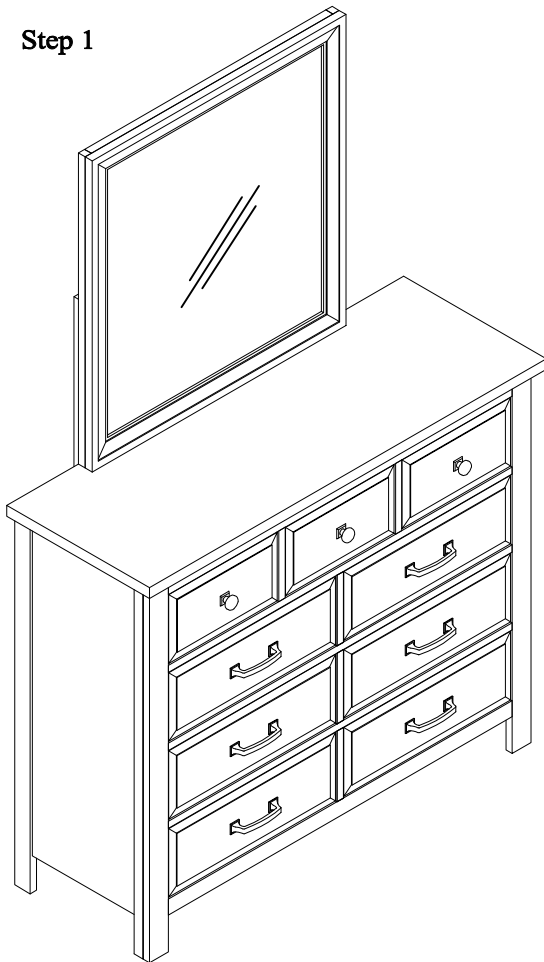

HOME ELEGANCE

ASSEMBLY INSTRUCTION

ITEM NO: 1584 - 6 MIRROR

Thank you for purchasing this quality product. Be sure to check all packing material carefully for small parts that may have come loose inside the carton during shipment.

PART LIST			
NO.	Description	Sketch	Q'ty
A	DRESSER		1PC
B	MIRROR		1PC
C	SUPPORT		2PCS

HARDWARE LIST				
NO.	Description	Sketch	Size	Q'ty
1	BOLT		1/4"*38mm	8PCS
2	SPRING WASHER		1/4"	8PCS
3	FLAT WASHER		1/4"*19mm	8PCS
4	ALLEN KEY		4mm	1PC

Step 1

Assembly completed

It is recommended to install protective pads under all legs and supports to avoid damage or scratches when placing furniture on a wood floor or other hard surface, and to limit indentation and prevent discoloration if placing on carpet.

MADE IN VIETNAM