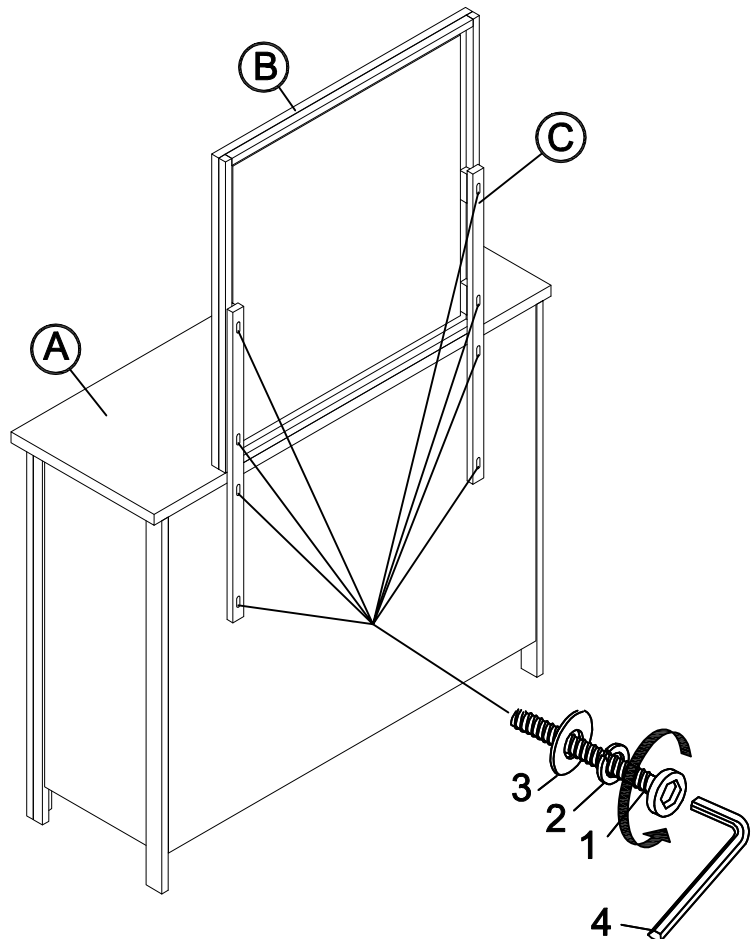

HOME ELEGANCE

ASSEMBLY INSTRUCTION

ITEM NO: 1584 - 6 MIRROR

Thank you for purchasing this quality product. Be sure to check all packing material carefully for small parts that may have come loose inside the carton during shipment.

PART LIST			
NO.	Description	Sketch	Q'ty
A	DRESSER		1PC
B	MIRROR		1PC
C	SUPPORT		2PCS

HARDWARE LIST				
NO.	Description	Sketch	Size	Q'ty
1	BOLT		1/4"*38mm	8PCS
2	SPRING WASHER		1/4"	8PCS
3	FLAT WASHER		1/4"*19mm	8PCS
4	ALLEN KEY		4mm	1PC

Step 1

Assembly completed

It is recommended to install protective pads under all legs and supports to avoid damage or scratches when placing furniture on a wood floor or other hard surface, and to limit indentation and prevent discoloration if placing on carpet.

MADE IN VIETNAM