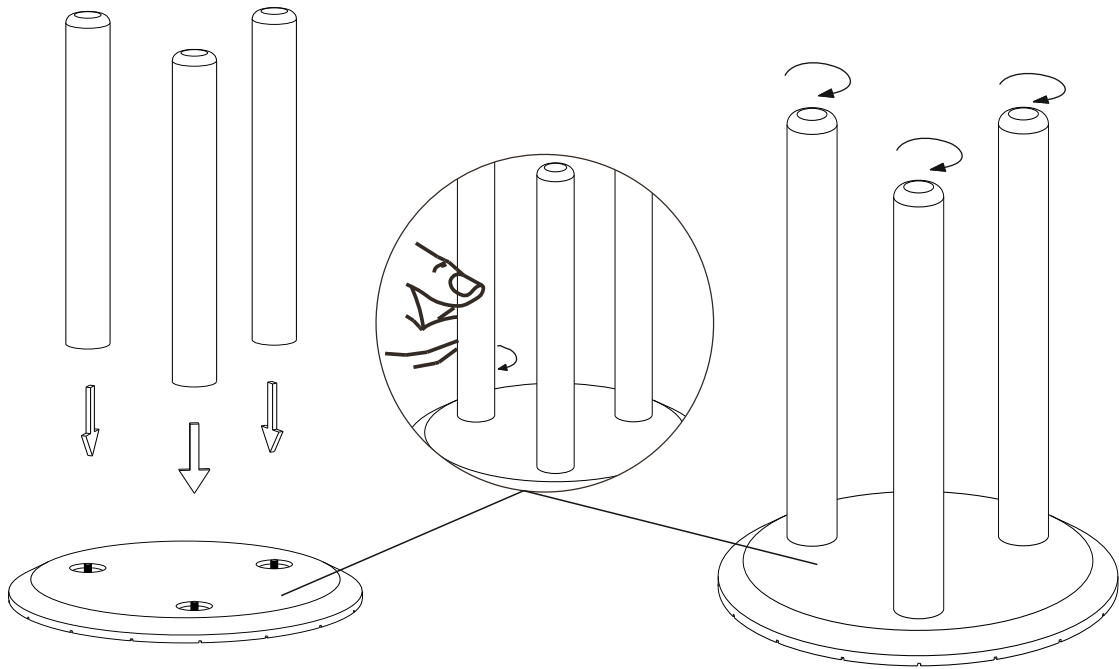

PRODUCT INFORMATION

Noma Coffee Table, Nature, Mango

82064359

INSTRUCTION

Step 1

COMPONENT LIST

Item	Image	Quantity	Item	Image	Quantity
A		1	B		3

INSTRUCTION
Step 2

INSTRUCTION
Step 3