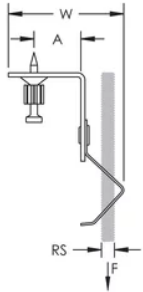

Pre-assembled drive pin from Powers Fasteners, Inc. works with Powers® C4CZ, Simpson® GCN-MEPKT, SPIT® P1000, P200, P2201, P3500 / PA3500, P35s, P45, P60, P7201, Sniper; Ramset® 721, Cobra, D45 / D60 / D60L, M70, SA270, T3SS, TS750P, TS60P, Viper; Hilti® DX35, DX350 / DX351 / DX36M, DX100 / DX200, DX460, DXA40, DXA41,-DXE72 / DX400; Würth® Diva-1, BST-1, BST-2 or equivalent nailers.

For shot-fired supports in seismic design category D, E, or F, maximum load is the lesser of 90 lb (400 N) or the published load.

DIAGRAMS

WARNING

nVent products shall be installed and used only as indicated in nVent's product instruction sheets and training materials. Instruction sheets are available at www.nvent.com and from your nVent customer service representative. Improper installation, misuse, misapplication or other failure to completely follow nVent's instructions and warnings may cause product malfunction, property damage, serious bodily injury and death and/or void your warranty.

North America

+1.800.753.9221

Option 1 – Customer Care

Option 2 – Technical Support

Europe

Netherlands:

+31 800-0200135

France:

+33 800 901 793

Europe

Germany:

800 1890272

Other Countries:

+31 13 5835404