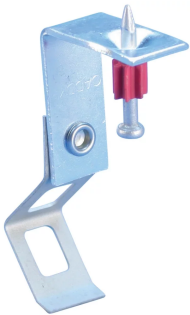

PUSH INSTALL ROD HANGER WITH SHOT-FIRE BRACKET, 3/8" ROD

CATALOG NUMBER

6ASF

FEATURES

Suspends plain rod from horizontal structures

Complete with shot-fire bracket and pre-assembled drive pin from DEWALT®

Quickly and easily attaches to concrete, steel or composite metal decking

Integrated pin installs easily using powder-actuated or single-shot gas-actuated tools

ICC-ES ESR-2024 evaluation report available for drive pin from DEWALT®

PRODUCT ATTRIBUTES

Material: Steel;Spring Steel

Finish: Electrogalvanized;nVent CADDY Armour

Rod Size: 3/8"

Width: 2 1/4"

A: 1.300"

Static Load: 100 lb

ADDITIONAL PRODUCT DETAILS

Uses Powers Fasteners, Inc. part number 50032.

Static load was established based on a 1" (25.4 mm) embedment depth and 3,000 psi (20.68 MPa) lightweight concrete. For variations in embedment and material please consult anchors.dewalt.com.

Pre-assembled drive pin from Powers Fasteners, Inc. works with Powers® C4CZ, Simpson® GCN-MEPKT, SPIT® P1000, P200, P2201, P3500 / PA3500, P35s, P45, P60, P7201, Sniper; Ramset® 721, Cobra, D45 / D60 / D60L, M70, SA270, T3SS, TS750P, TS60P, Viper; Hilti® DX35, DX350 / DX351 / DX36M, DX100 / DX200, DX460, DXA40, DXA41,-DXE72 / DX400; Würth® Diva-1, BST-1, BST-2 or equivalent nailers.