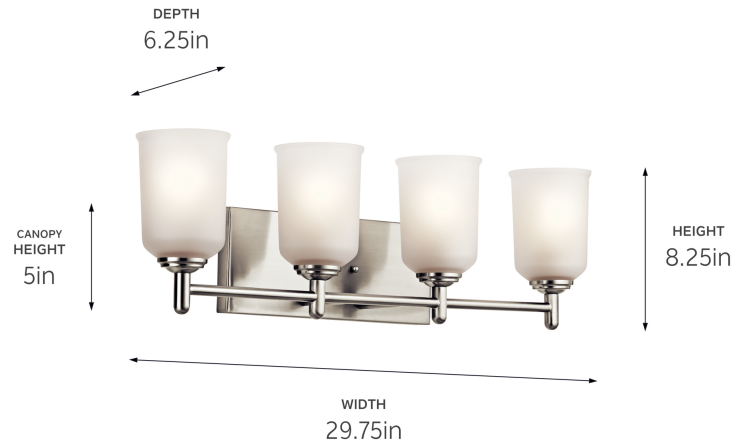

SPECIFICATIONS

Certifications/Qualifications

ADA Compliant	No
Prop65	No
DarkSky Approved	No
Location Rating	Damp
	kichler.com/warranty

Dimensions

Height	8.25"
Width	29.75"
Height From Center Of Wall Opening (Spec Sheet)	5.5"
Depth	6.25"
Weight	9.77 LBS
Canopy Height	14"
Canopy Width	14"
Canopy Depth	0.75"

Electrical

Input Voltage	120 V

Light Source

Light Source	Bulb
Lamp Included	Not Included
# Of Bulbs/LED Modules	4
Max Or Nominal Watt	100 W
Lamp Type	A19
Socket Type	E26 (Medium)
Dimmable	Yes
Dimmable Notes	Dimmable when used with dimmer switch (sold separately); when using LED bulbs, see bulb manufacturer dimming specifications.

Mounting/Installation

Interior/Exterior	Interior Product
Mounting Style	WALL MOUNT
Mounting Weight	3.61 LBS
Install Glass Up Or Down	Both
Modular	No
Lead Wire Length	6

FIXTURE ATTRIBUTES

Housing/Glass

Primary Material	Steel
Shade Included	No
Shade Dimensions	4.50 DIA X 6.00

Product/Ordering Information

SKU	45575NI
Finish	Brushed Nickel
UPC	783927443944

Finishes

- Black
- Black
- Brushed Nickel
- Brushed Nickel
- Chrome
- Chrome