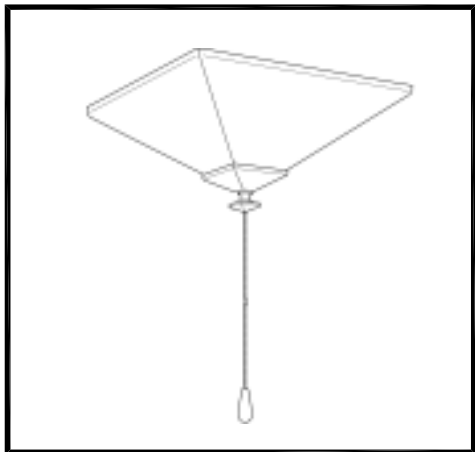

CAUTION: Read instructions carefully and turn electricity off at main circuit breaker panel before beginning installation.

2654-XXXWB

WARNING: If any Special Control Devices are used with this Fixture, Follow the Instructions Carefully to assure full compliance with N.E.C. requirements. If there are any questions, contact a Qualified Electrical Contractor.

CAUTION: All glass is fragile, use care when handling lamp(s) or other glass components.

WARNING - This product contains chemicals known to the State of California to cause cancer, birth defects and /or other reproductive harm. Thoroughly wash hands after installing, handling, cleaning, or otherwise touching this product.

ASSEMBLY STEPS:

PASOS PARA ENSAMBLAR:

MODE D'ASSEMBLAGE:

1. REMOVE (E), (G) FROM (I)
  REMUEVA (E), (G) REVISADO (I)
  RETIREZ (E), (G) Révisé (I)
2. F,G,E → I
3. D → B
4. F → A
5. C → A,F
6. K → J
7. R → P,O,L,H
8. O,P,Q → M
9. S → M
10. T → N

A, B, C, F, H & R
(NOT FURNISHED)
(NO INCLUIDA)
(NON FOURNIE)

CAUTION - To reduce the risk of fire and electric shock, this light kit should be used only with ceiling fan models P2500, P2501, P2503, P2521, P2523, P2530, P2531 manufactured by Chien Luen Industries (Zhongshan) Ltd.