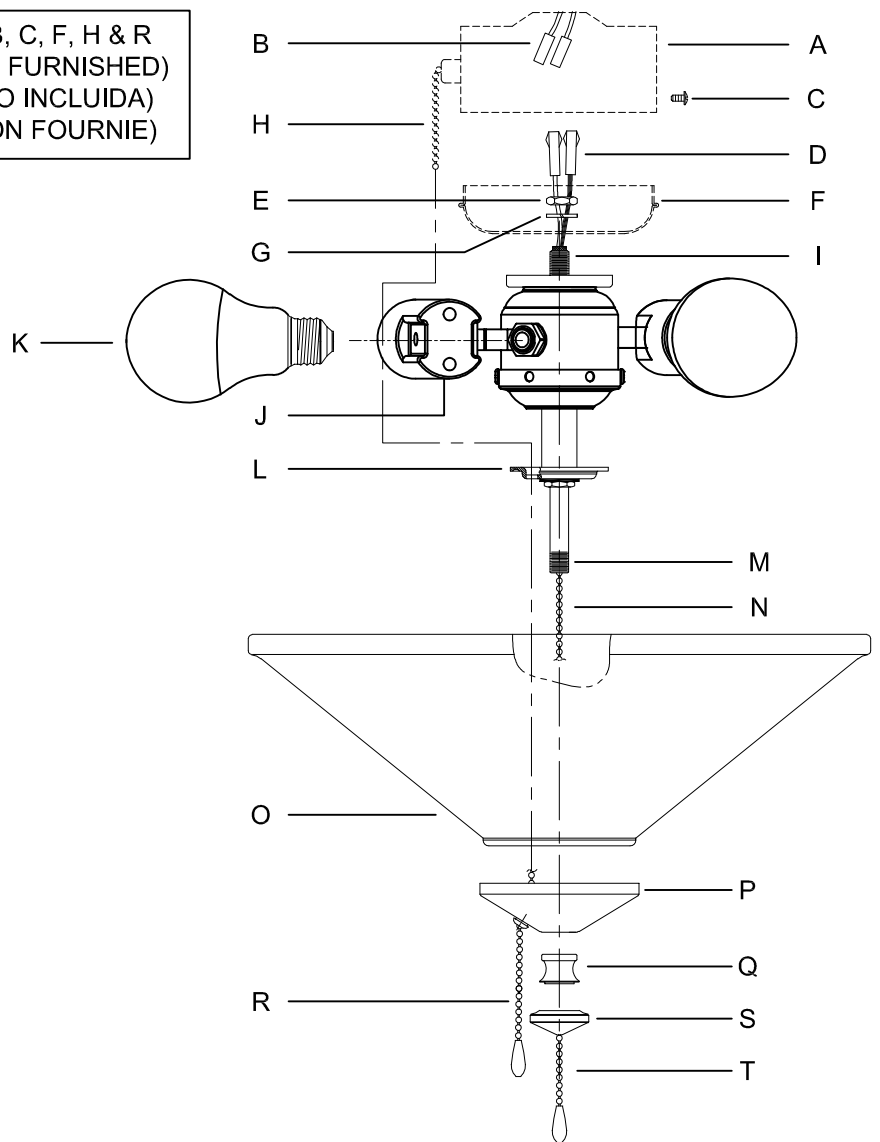

CAUTION: Read instructions carefully and turn electricity off at main circuit breaker panel before beginning installation.

2654-XXXWB

WARNING: If any Special Control Devices are used with this Fixture, Follow the Instructions Carefully to assure full compliance with N.E.C. requirements. If there are any questions, contact a Qualified Electrical Contractor.

CAUTION: All glass is fragile, use care when handling lamp(s) or other glass components.

WARNING - This product contains chemicals known to the State of California to cause cancer, birth defects and /or other reproductive harm. Thoroughly wash hands after installing, handling, cleaning, or otherwise touching this product.

ASSEMBLY STEPS:

PASOS PARA ENSAMBLAR:

MODE D'ASSEMBLAGE:

1. REMOVE (E), (G) FROM (I)
  REMUEVA (E), (G) REVISADO (I)
  RETIREZ (E), (G) Révisé (I)
2. F,G,E → I
3. D → B
4. F → A
5. C → A,F
6. K → J
7. R → P,O,L,H
8. O,P,Q → M
9. S → M
10. T → N

A, B, C, F, H & R
(NOT FURNISHED)
(NO INCLUIDA)
(NON FOURNIE)

CAUTION - To reduce the risk of fire and electric shock, this light kit should be used only with ceiling fan models P2500, P2501, P2503, P2521, P2523, P2530, P2531 manufactured by Chien Luen Industries (Zhongshan) Ltd.