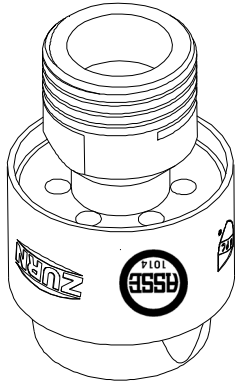

# IN-LINE VACUUM BREAKER

## Z7000-VB

TAG \_\_\_\_\_

**ENGINEERING SPECIFICATIONS:** The ZURN Z7000-VB In-line Vacuum Breaker is designed to work with the ZURN Handwall Shower Hose. The body is manufactured in brass w/hard chrome finish. The inlet and outlet are 1/2-14NPSM threads.