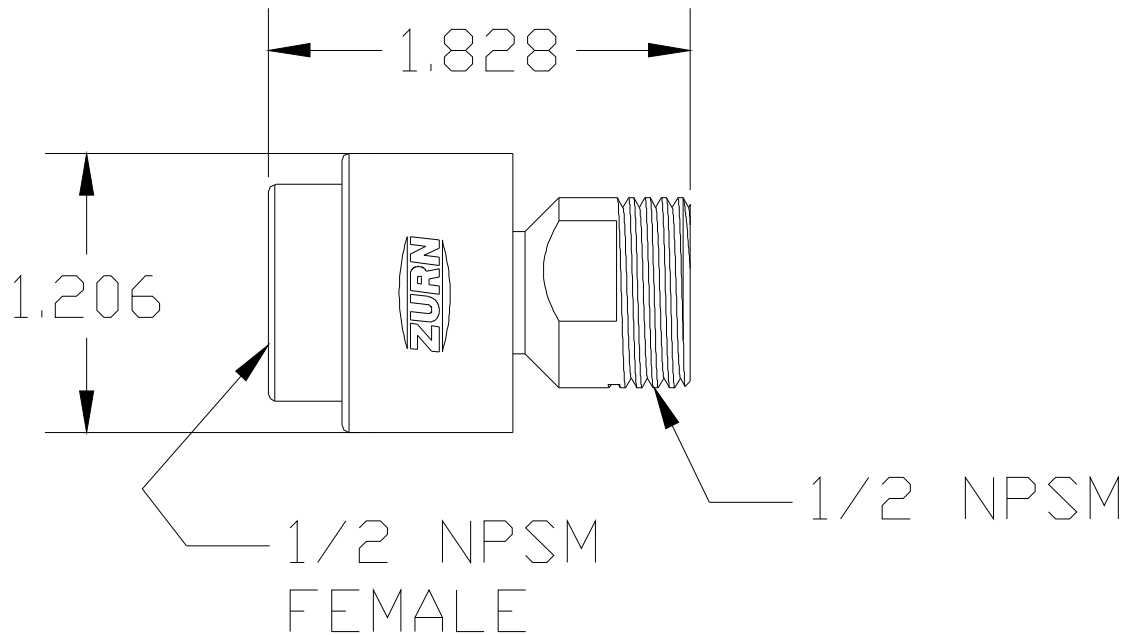

# IN-LINE VACUUM BREAKER

## Z7000-VB

TAG \_\_\_\_\_

**ENGINEERING SPECIFICATIONS:** The ZURN Z7000-VB In-line Vacuum Breaker is designed to work with the ZURN Handwall Shower Hose. The body is manufactured in brass w/hard chrome finish. The inlet and outlet are 1/2-14NPSM threads.