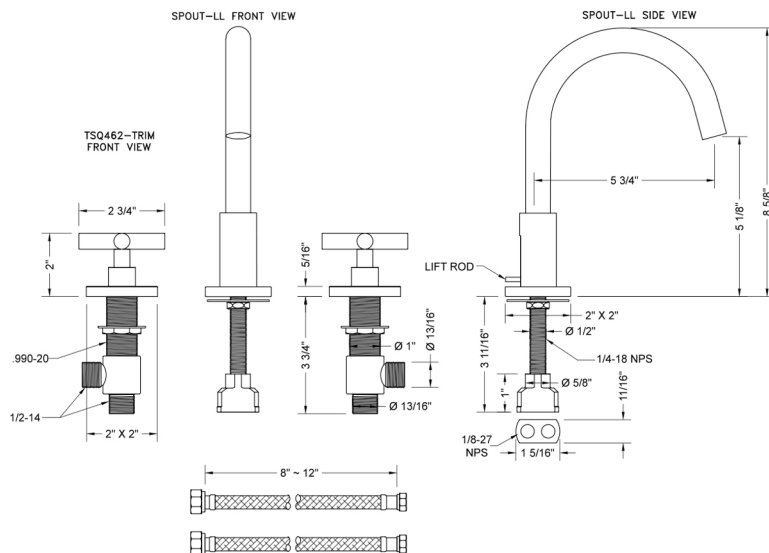

Uptown Contempo Faucet with Square Escutcheons & Contempo Hub Base Cross Handles

Model #: 8881-TSQ462-

JACLO®

Confidence from start to finish.™

FEATURES:

- All brass 8" - 12" widespread faucet includes brass pop-up drain with overflow
- 1/4 turn ceramic valves
- Swivel Spout
- Available Flow Rates: 1.5, 1.2 & 0.5 GPM. Additional flow rate (aerator) options available. Contact JACLO.
- 5 3/4" spout reach center to center
- Spout Hole Size Min-Max: 1 1/2" - 1 7/8"
- Valve Hole Size Min-Max: 1 1/8" - 1 5/8"
- Countertop Thickness Min-Max: 9/16" - 2 1/8"
- For additional drain options refer to lavatory drain section or visit jaclo.com

AVAILABLE FINISHES:

Polished Chrome (PCH)	Satin Chrome (SC)	Bronze Umber (BU)
Satin Nickel (SN)	Pewter (PEW)	Caramel Bronze (CB)
Polished Nickel (PN)	Antique Brass (AB)	Antique Copper (ACU)
Oil-Rubbed Bronze (ORB)	Polished Brass (PB)	Polished Copper (PCU)
Vintage Bronze (VB)	Satin Brass (SB)	Matte Black (MBK)
Satin Gold (SG)	Polished Gold (PG)	Black Nickel (BKN)
White (WH)	Unlacquered Brass (ULB)	Satin Cooper (SCU)
Almond (ALD)	Amber (AMB)	Azure Blue (AZB)
Coral (COR)	Mint Green (GRN)	Stone Grey (GRY)
Lilac (LAC)	Light Blue (LBL)	Limon (LIM)
Plum (PLM)	Pink (PNK)	Red (RED)
Graphite (GPH)	Aged Unlacquered Brass (AUB)	

SPECIFICATION DRAWING:

AVAILABLE HANDLES:

COMPLIANCES:

Complies with: ASME A112.18.1-2012/CSA B125.1-12